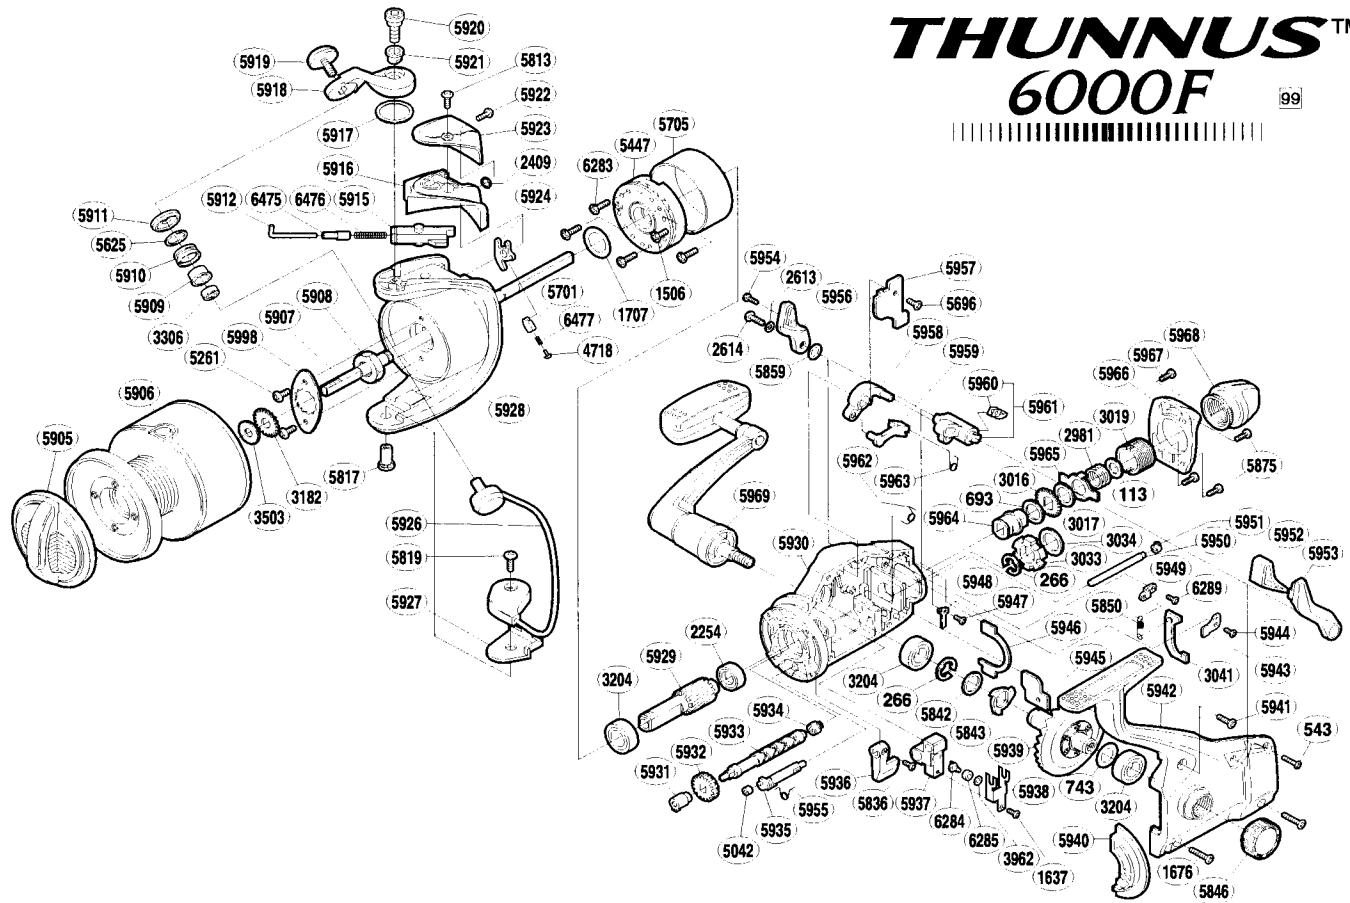

## THUNNUS™ 6000F 99

Part No.	Description
RD 0113	Tension Spring Washer
RD 0266	ICF Lock
RD 0543	Side Cover Screw (B)
RD 0693	Free Spool Tension Washer (cloth)
RD 0743	Drive Gear Washer
RD 1506	Roller Clutch Cover Screw
RD 1637	Slider Retainer Screw
RD 1676	Side Cover Screw (A)
RD 1707	Bushing Washer
RD 2254	Ball Bearing
RD 2409	Spacer
RD 2613	Lock Washer
RD 2614	Clutch Arm Screw
RD 2981	Free Spool Tension Spring
RD 3016	Click Gear
RD 3017	Free Spool Tension Washer (B)
RD 3019	Free Spool Tension Screw
RD 3033	BaitRunner Ratchet
RD 3034	Ratchet Spacer
RD 3041	BaitRunner Pawl
RD 3182	Spool Support
RD 3204	Ball Bearing
RD 3306	Line Roller Bearing
RD 3503	Spool Washer
RD 3962	Spacer
RD 4718	Lever Spring Guide (A)
RD 5042	Anti-Reverse Cam Ring
RD 5261	Nut Lock Screw
RD 5447	Roller Clutch Assembly
RD 5625	Line Roller Spacer
RD 5696	Clutch Pawl Guard Screw
RD 5701	Lever Spring Guide (B)
RD 5705	Roller Clutch Ring
RD 5813	Guard Screw (A)
RD 5817	Bail Hold Support Shaft
RD 5819	Bail Hold Support Screw
RD 5836	Anti-Reverse Lever Screw
RD 5842	Drive Gear Ratchet Spacer