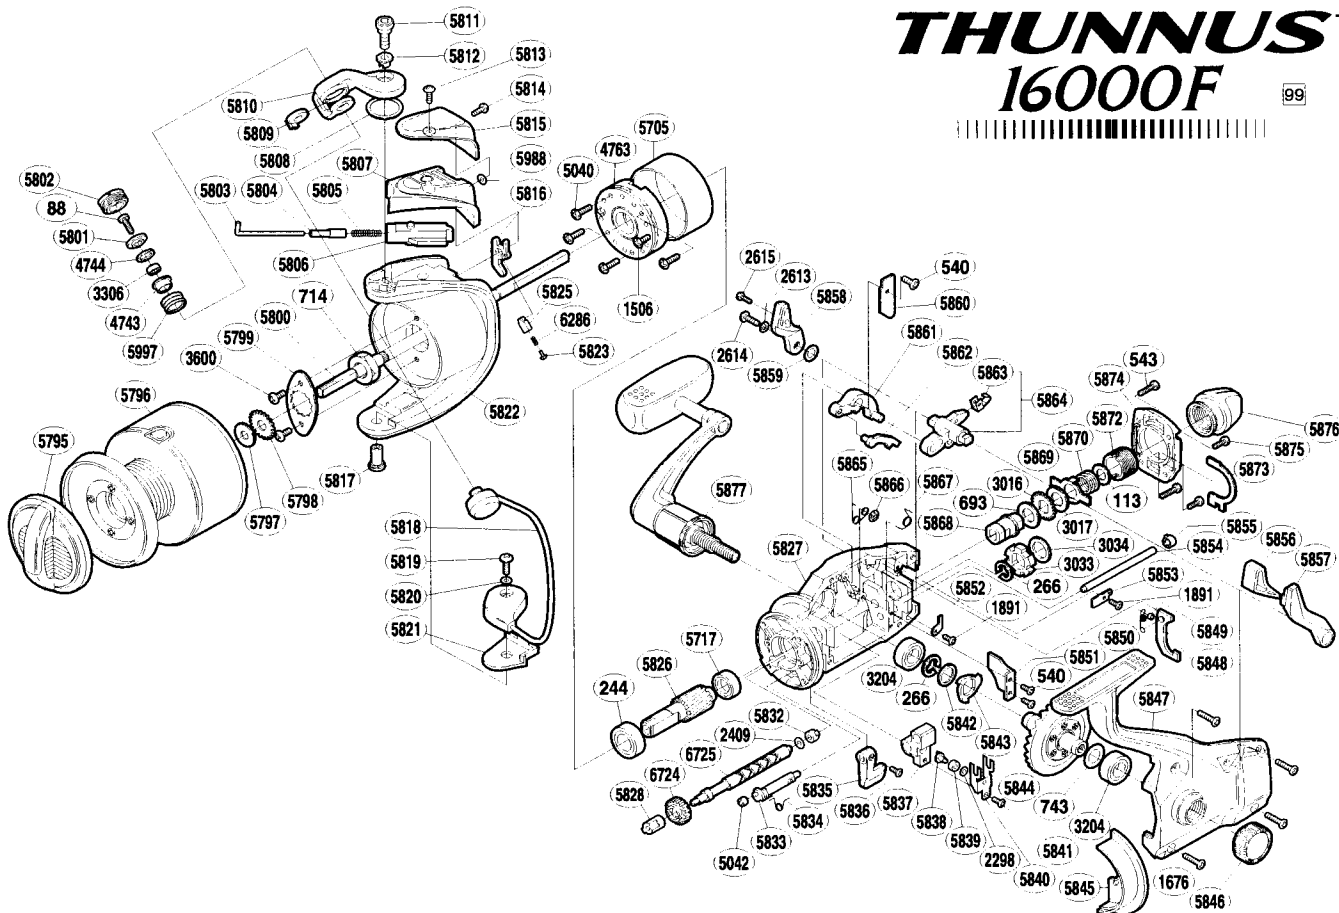

## THUNNUS™ 16000F

Part No.	Description
RD 0088	Line Roller Screw
RD 0113	Tension Spring Washer (B)
RD 0244	Ball Bearing
RD 0266	IC Lock
RD 0540	Multi-Purpose Screw (A)
RD 0543	Rear Protector Screw (long)
RD 0693	Free Spool Tension Washer (cloth)
RD 0714	Rotor Nut
RD 0743	Drive Gear Washer
RD 1506	Roller Clutch Cover Screw
RD 1676	Side Cover Screw
RD 1891	Multi-Purpose Screw (B)
RD 2298	Spacer
RD 2409	Worm Shaft Spacer
RD 2613	Lock Washer
RD 2614	Clutch Arm Screw
RD 2615	BaitRunner Lever Screw
RD 3016	Click Gear
RD 3017	Free Spool Tension Washer (B)
RD 3033	BaitRunner Ratchet
RD 3034	Ratchet Spacer
RD 3204	Ball Bearing
RD 3306	Line Roller Bearing
RD 3600	Nut Lock Screw
RD 4743	Line Roller Bushing
RD 4744	Roller Bearing Seal
RD 4763	Roller Clutch Assembly
RD 5040	Roller Clutch Screw
RD 5042	Anti-Reverse Cam Ring
RD 5705	Roller Clutch Ring
RD 5717	Ball Bearing
RD 5795	Drag Knob
RD 5796	Spool Assembly
RD 5797	Spool Washer
RD 5798	Spool Support
RD 5799	Rotor Nut Retainer
RD 5800	Main Shaft
RD 5801	Line Roller Washer