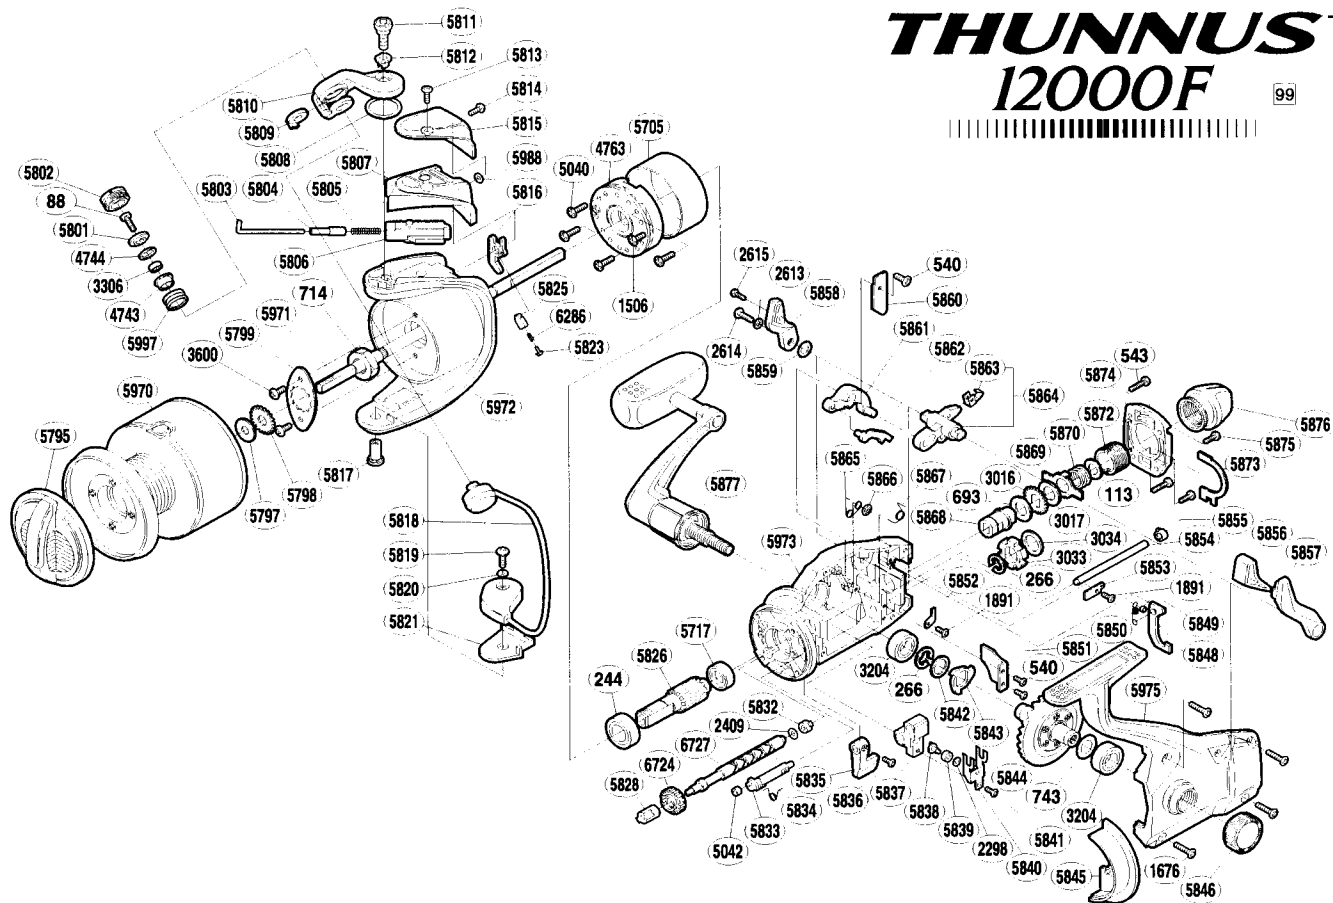

## THUNNUS™ 12000F

99

Part No.	Description
RD 0088	Line Roller Screw
RD 0113	Tension Spring Washer (B)
RD 0244	Ball Bearing
RD 0266	ICT Lock
RD 0540	Multi-Purpose Screw (A)
RD 0543	Rear Protector Screw (long)
RD 0693	Free Spool Tension Washer (cloth)
RD 0714	Rotor Nut
RD 0743	Drive Gear Washer
RD 1506	Roller Clutch Cover Screw
RD 1676	Side Cover Screw
RD 1891	Multi-Purpose Screw (B)
RD 2298	Spacer
RD 2409	Worm Shaft Spacer
RD 2613	Lock Washer
RD 2614	Clutch Arm Screw
RD 2615	BaitRunner Lever Screw
RD 3016	Click Gear
RD 3017	Free Spool Tension Washer (B)
RD 3033	BaitRunner Ratchet
RD 3034	Ratchet Spacer
RD 3204	Ball Bearing
RD 3306	Line Roller Bearing
RD 3600	Nut Lock Screw
RD 4743	Line Roller Bushing
RD 4744	Roller Bearing Seal
RD 4763	Roller Clutch Assembly
RD 5040	Roller Clutch Screw
RD 5042	Anti-Reverse Cam Ring
RD 5705	Roller Clutch Ring
RD 5717	Ball Bearing
RD 5795	Drag Knob
RD 5797	Spool Washer
RD 5798	Spool Support
RD 5799	Rotor Nut Retainer
RD 5801	Line Roller Washer
RD 5802	Line Roller Screw Cap
RD 5803	Bail Spring Guide (A)