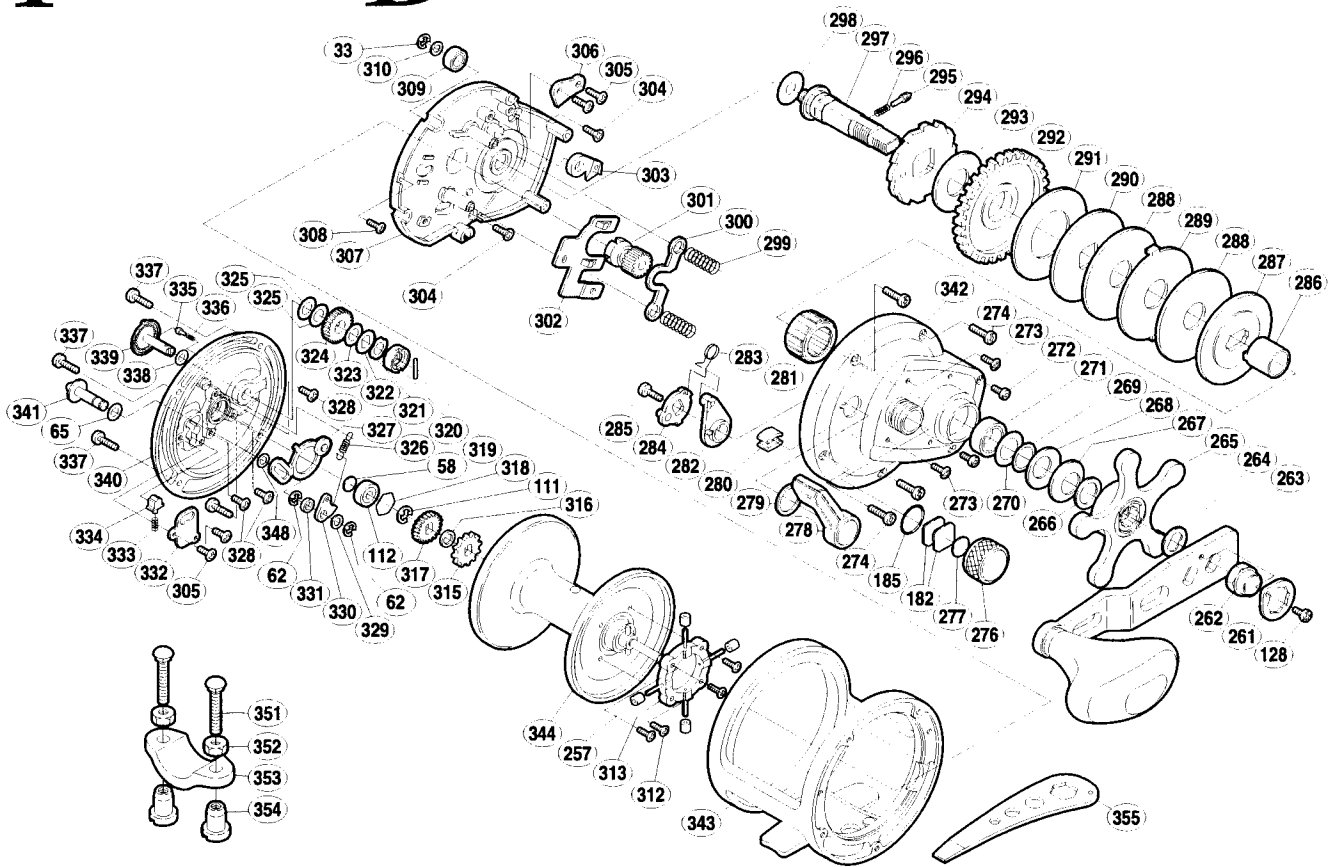

## TN 30 00

| Part No. | Description                | Part No. | Description              | Part No. | Description                   |
|----------|----------------------------|----------|--------------------------|----------|-------------------------------|
| TGT0033  | Drive Shaft Retainer       | TGT0285  | Clutch Lever Screw       | TGT0320  | iBRi Cam                      |
| TGT0058  | Spacer iBī                 | TGT0286  | Roller Clutch Inner Tube | TGT0321  | iBRi Friction Washer          |
| TGT0062  | Click Pawl Retainer        | TGT0287  | Key Washer               | TGT0322  | iBRi Washer (C)               |
| TGT0065  | Spacer (A)                 | TGT0288  | Drag Washer (D)          | TGT0323  | iBRi Washer (A)               |
| TGT0111  | Click Gear Retainer        | TGT0289  | Eared Washer (E)         | TGT0324  | iBRi Gear (C)                 |
| TGT0112  | Ball Bearing               | TGT0290  | Key Washer (C)           | TGT0325  | iBRi Washer (B)               |
| TGT0128  | Handle Nut Plate Screw     | TGT0291  | Drag Washer (B)          | TGT0326  | Click Pawl Spring             |
| TGT0182  | Cast Control Spacer (A)    | TGT0292  | Drive Gear               | TGT0327  | iBRi Set Plate                |
| TGT0185  | iOī Ring                   | TGT0293  | Drag Washer (A)          | TGT0328  | iBRi Set Plate Screw          |
| TGT0257  | Brake Collar               | TGT0294  | Anti-Reverse Ratchet     | TGT0329  | Spacer (B)                    |
| TGT0261  | Handle Nut Plate           | TGT0295  | Click Pin                | TGT0330  | Click Pawl                    |
| TGT0262  | Handle Nut                 | TGT0296  | Click Spring             | TGT0331  | Click Pawl Spacer             |
| TGT0263  | Handle Assembly            | TGT0297  | Drive Shaft              | TGT0332  | Click Spring Retainer         |
| TGT0264  | Drive Shaft Shield         | TGT0298  | Drive Shaft Washer (B)   | TGT0333  | Click Spring                  |
| TGT0265  | Star Drag                  | TGT0299  | Yoke Spring              | TGT0334  | Click Spring Holder           |
| TGT0266  | Star Drag Washer           | TGT0300  | Yoke                     | TGT0335  | iBRi Click Pin                |
| TGT0267  | Drag Spring Washer (9L)    | TGT0301  | Pinion Gear              | TGT0336  | iBRi Click Spring             |
| TGT0268  | Drag Spring Washer (9H)    | TGT0302  | Yoke Plate               | TGT0337  | Left Side Plate Screw         |
| TGT0269  | Bearing Thrust Washer      | TGT0303  | Anti-Reverse Pawl        | TGT0338  | iBRi Washer (D)               |
| TGT0270  | Bearing Seal               | TGT0304  | Set Plate Screw (B)      | TGT0339  | iBRi Dial                     |
| TGT0271  | Ball Bearing               | TGT0305  | Multi-Purpose Screw      | TGT0340  | Left Side Plate               |
| TGT0272  | Right Side Plate Screw (D) | TGT0306  | Anti-Reverse Pawl Keeper | TGT0341  | Click Button                  |
| TGT0273  | Right Side Plate Screw (C) | TGT0307  | Set Plate                | TGT0342  | Right Side Plate              |
| TGT0274  | Right Side Plate Screw (A) | TGT0308  | Set Plate Screw (A)      | TGT0343  | One-Piece Frame               |
| TGT0276  | Cast Control Cap           | TGT0309  | Ball Bearing             | TGT0344  | Spool Assembly                |
| TGT0277  | Cast Control Spacer (B)    | TGT0310  | Drive Shaft Washer (A)   | TGT0348  | Spacer (C)                    |
| TGT0278  | Clutch Lever               | TGT0312  | Brake Shaft Holder Screw |          |                               |
| TGT0279  | Smoother                   | TGT0313  | Brake Shaft Holder       | TGT0351  | Rod Clamp Bolt (accessory)    |
| TGT0280  | Line Clip                  | TGT0315  | Click Gear               | TGT0352  | Rod Clamp Nut (B) (accessory) |
| TGT0281  | Roller Clutch Bearing      | TGT0316  | Spool Shaft Spacer       | TGT0353  | Rod Clamp (accessory)         |
| TGT0282  | Eccentric Cam Bushing      | TGT0317  | iBRi Gear (A)            | TGT0354  | Rod Clamp Nut (A) (accessory) |
| TGT0283  | Clutch Spring              | TGT0318  | Bearing Retainer         |          |                               |
| TGT0284  | Clutch Cam                 | TGT0319  | iBRi Cam Pin             | TGT0355  | Wrench (accessory)            |