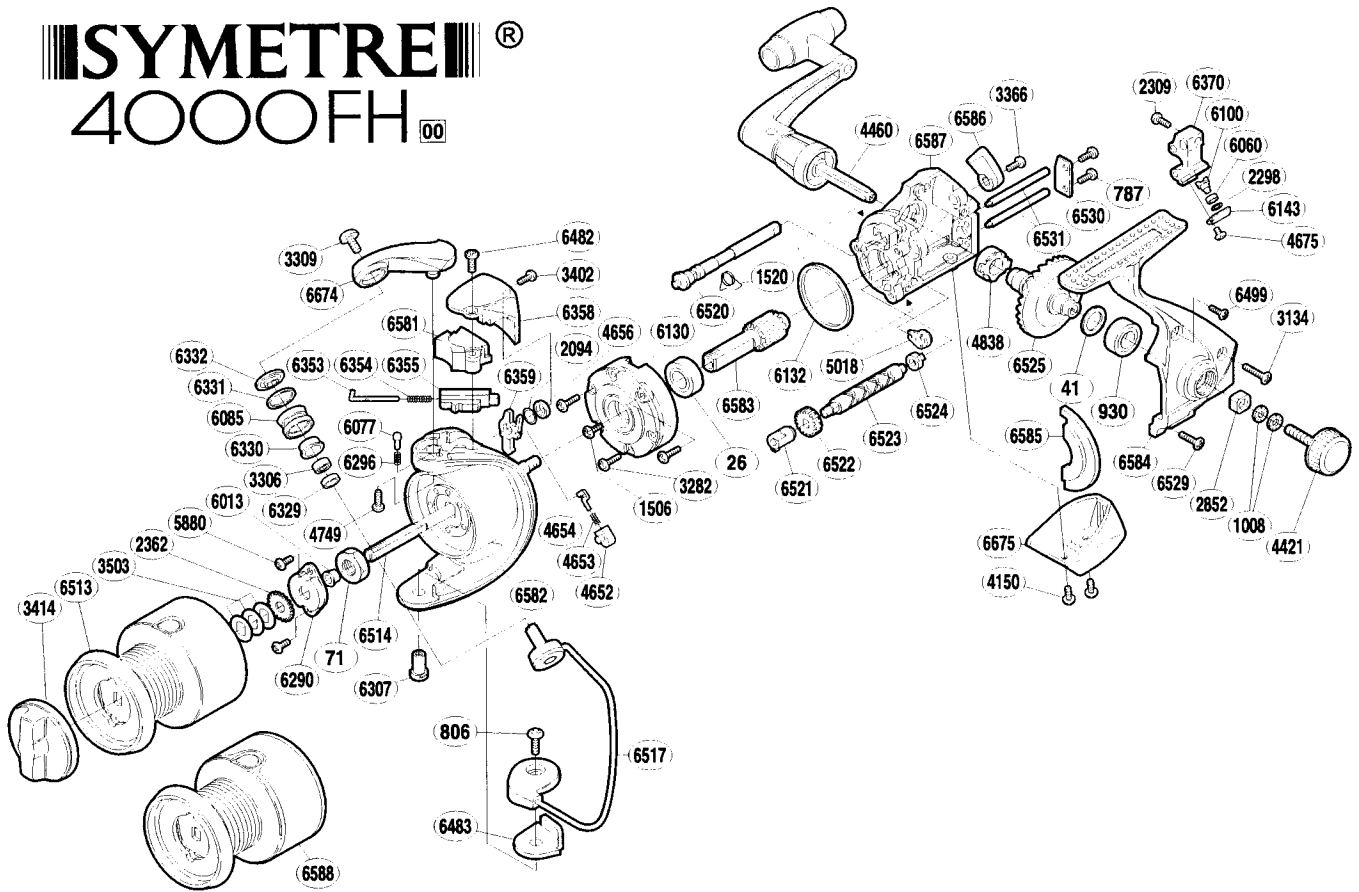

## SYMETRE® 4000FH 00

Part No.	Description
RD 0026	Ball Bearing
RD 0041	Drive Gear Washer
RD 0071	Rotor Nut
RD 0787	Worm Shaft Retainer Screw
RD 0806	Bail Hold Support Screw
RD 0930	Ball Bearing
RD 1008	Handle Lock Washer
RD 1506	Clutch Cover Screw
RD 1520	Anti-Reverse Cam Spring
RD 2094	Spacer
RD 2298	Spacer
RD 2309	Slider Retainer Screw
RD 2362	Spool Support
RD 2852	Handle Screw Lock
RD 3134	Side Cover Screw (long)
RD 3282	Roller Clutch Screw
RD 3306	Ball Bearing
RD 3309	Line Roller Screw
RD 3366	Anti-Reverse Lever Screw
RD 3402	Protector Screw (small)
RD 3414	Drag Knob
RD 3503	Spool Washer
RD 4150	Rear Protector Screw
RD 4421	Handle Screw Cap
RD 4460	Handle Assembly
RD 4652	Lever Spring Guide (B)
RD 4653	Lever Spring

Part No.	Description
RD 4654	Lever Spring Guide (A)
RD 4656	Trip Lever Spacer
RD 4675	Oscillating Pawl Cover Screw
RD 4749	Bail Arm Screw
RD 4838	Drive Gear Bushing
RD 5018	Bushing
RD 5880	Nut Lock Screw
RD 6013	Main Shaft Spacer
RD 6060	Oscillating Slider Bushing
RD 6077	Click Pin
RD 6085	Line Roller
RD 6100	Oscillating Pawl
RD 6130	Roller Clutch Assembly
RD 6132	Friction Ring
RD 6143	Oscillating Pawl Cover
RD 6290	Rotor Nut Lock Plate
RD 6296	Click Spring
RD 6307	Bail Hold Support Shaft
RD 6329	Bearing Spacer
RD 6330	Line Roller Bushing
RD 6331	Line Roller Spacer
RD 6332	Line Roller Washer
RD 6353	Bail Spring Guide (A)
RD 6354	Bail Spring
RD 6355	Bail Spring Guide (B)
RD 6358	Rotor Protector
RD 6359	Bail Trip Lever