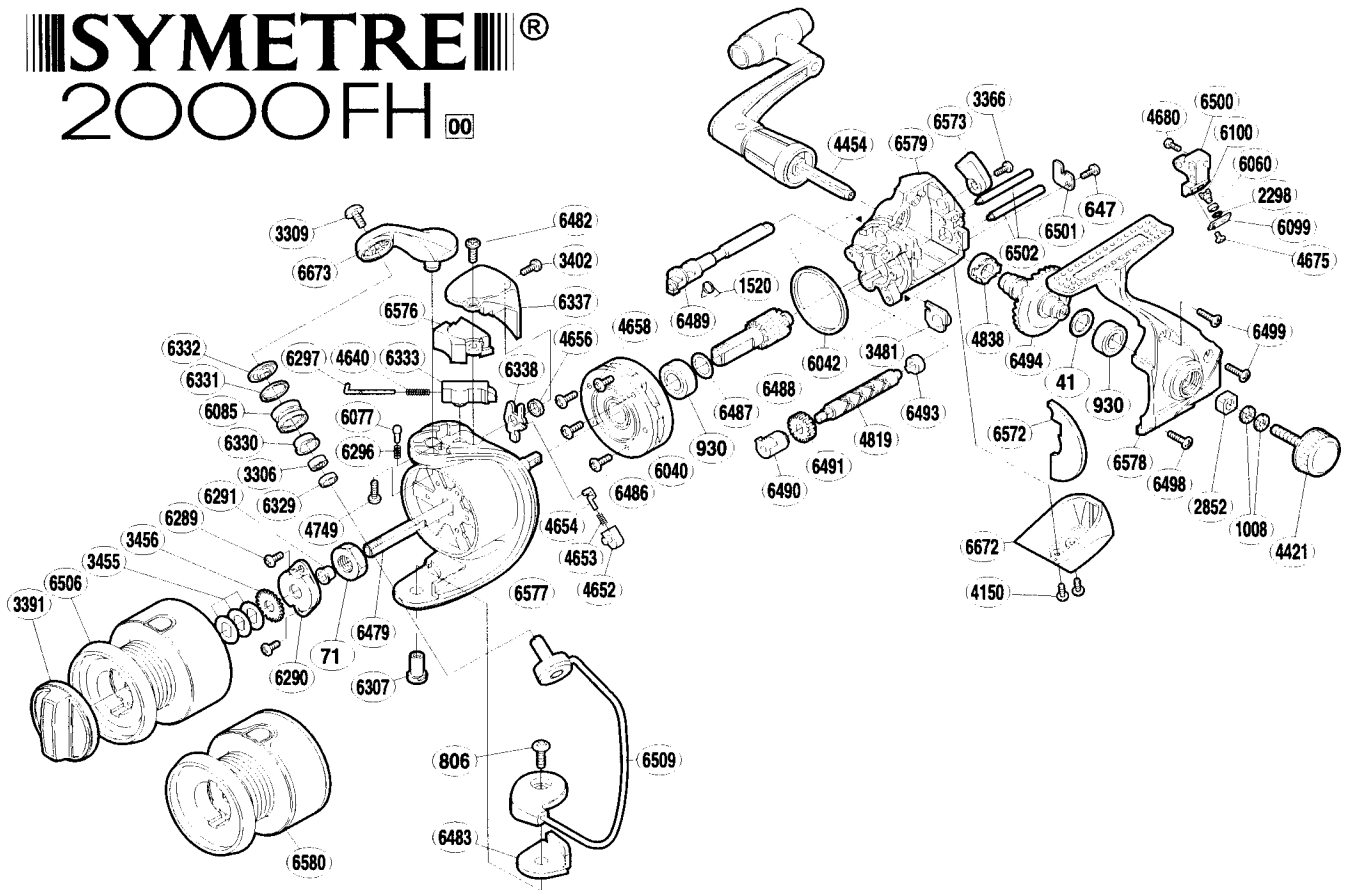

SYMETRE® 2000FH 00

Part No.	Description
RD 0041	Drive Gear Washer
RD 0071	Rotor Nut
RD 0647	Worm Shaft Retainer Screw
RD 0806	Bail Hold Support Screw
RD 0930	Ball Bearing
RD 1008	Handle Lock Washer
RD 1520	Anti-Reverse Cam Spring
RD 2298	Spacer
RD 2852	Handle Screw Lock
RD 3306	Ball Bearing
RD 3309	Line Roller Screw
RD 3366	Anti-Reverse Lever Screw
RD 3391	Drag Knob
RD 3402	Protector Screw (small)
RD 3455	Spool Washer
RD 3456	Spool Support
RD 3481	Bushing
RD 4150	Rear Protector Screw
RD 4421	Handle Screw Cap
RD 4454	Handle Assembly
RD 4640	Bail Spring
RD 4652	Lever Spring Guide (B)
RD 4653	Lever Spring
RD 4654	Lever Spring Guide (A)
RD 4656	Trip Lever Spacer
RD 4658	Clutch Cover Screw

Part No.	Description
RD 4675	Oscillating Pawl Cover Screw
RD 4680	Slider Retainer Screw
RD 4749	Bail Arm Screw
RD 4819	Worm Shaft
RD 4838	Drive Gear Bushing
RD 6040	Roller Clutch Assembly
RD 6042	Friction Ring
RD 6060	Oscillating Slider Bushing
RD 6077	Click Pin
RD 6085	Line Roller
RD 6099	Oscillating Pawl Cover
RD 6100	Oscillating Pawl
RD 6289	Nut Lock Screw
RD 6290	Rotor Nut Lock Plate
RD 6291	Main Shaft Spacer
RD 6296	Click Spring
RD 6297	Bail Spring Guide (A)
RD 6307	Bail Hold Support Shaft
RD 6329	Bearing Spacer
RD 6330	Line Roller Bushing
RD 6331	Line Roller Spacer
RD 6332	Line Roller Washer
RD 6333	Bail Spring Guide (B)
RD 6337	Rotor Protector
RD 6338	Bail Trip Lever
RD 6479	Main Shaft