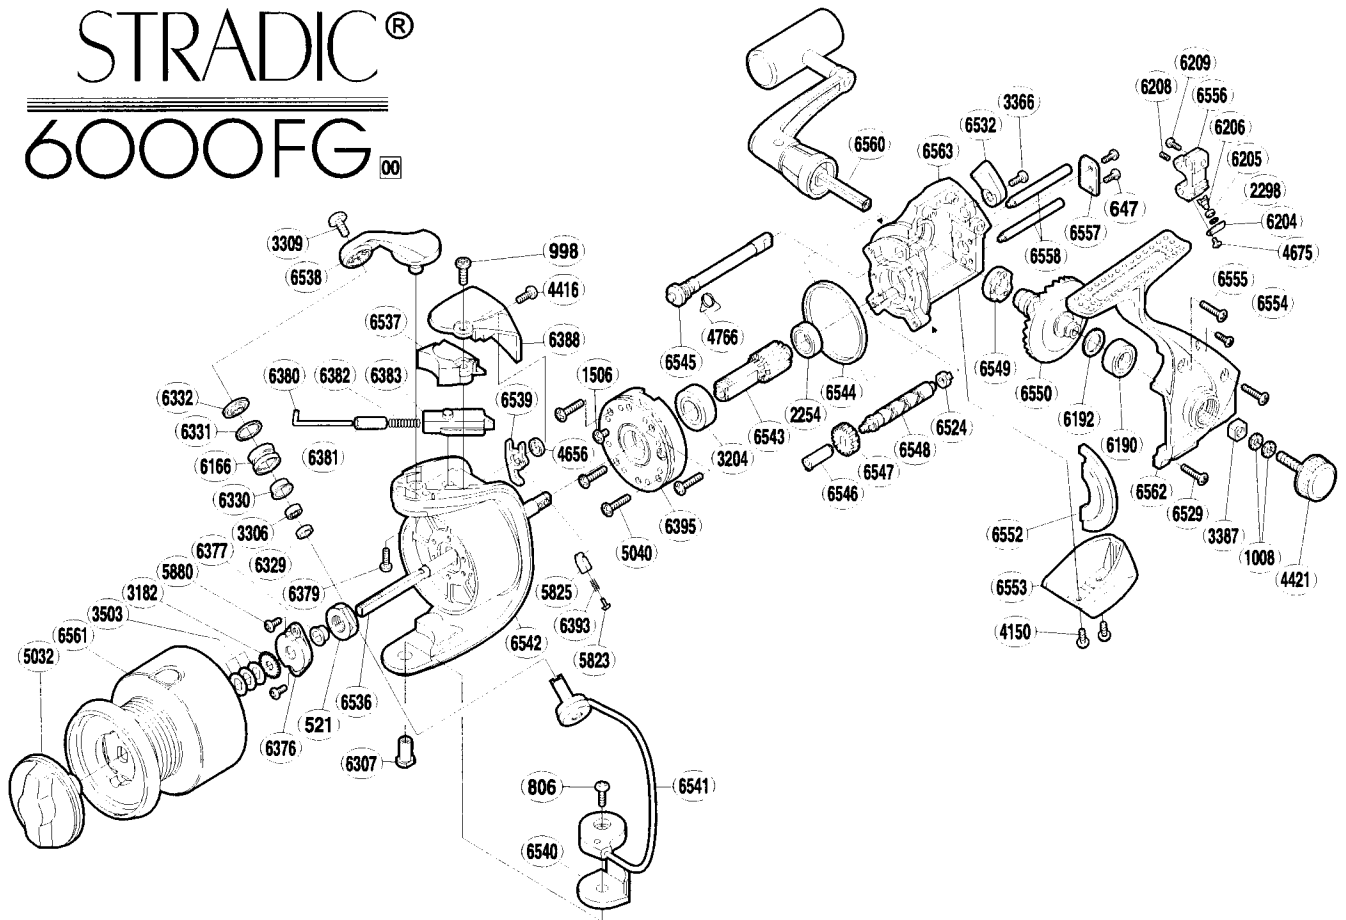

STRADIC® 6000FG 00

Part No.	Description	Part No.	Description	Part No.	Description
RD 0521	Rotor Nut	RD 6166	Line Roller	RD 6536	Main Shaft
RD 0647	Worm Shaft Retainer Screw	RD 6190	Ball Bearing	RD 6537	Bail Spring Cover
RD 0806	Bail Hold Support Screw	RD 6192	Drive Gear Washer	RD 6538	Bail Arm
RD 0998	Protector Screw (long)	RD 6204	Oscillating Pawl Cover	RD 6539	Bail Trip Lever
RD 1008	Handle Lock Washer	RD 6205	Oscillating Slider Bushing	RD 6540	Bail Hold Support Spacer
RD 1506	Clutch Cover Screw	RD 6206	Oscillating Pawl	RD 6541	Bail Assembly
RD 2254	Ball Bearing	RD 6208	Set Screw	RD 6542	Rotor
RD 2298	Spacer	RD 6209	Slider Retainer Screw	RD 6543	Pinion Gear
RD 3182	Spool Support	RD 6307	Bail Hold Support Shaft	RD 6544	Friction Ring
RD 3204	Ball Bearing	RD 6329	Bearing Spacer	RD 6545	Anti-Reverse Cam
RD 3306	Ball Bearing	RD 6330	Line Roller Bushing	RD 6546	Worm Bushing (front)
RD 3309	Line Roller Screw	RD 6331	Line Roller Spacer	RD 6547	Idle Gear
RD 3366	Anti-Reverse Lever Screw	RD 6332	Line Roller Washer	RD 6548	Worm Shaft
RD 3387	Handle Screw Lock	RD 6376	Rotor Nut Lock Plate	RD 6549	Drive Gear Bushing
RD 3503	Spool Washer	RD 6377	Main Shaft Spacer	RD 6550	Drive Gear
RD 4150	Rear Protector Screw	RD 6379	Bail Arm Screw	RD 6552	Side Cover Flange
RD 4416	Protector Screw (short)	RD 6380	Bail Spring Guide (A)	RD 6553	Rear Protector
RD 4421	Handle Screw Cap	RD 6381	Spring Guide (A) Support	RD 6554	Side Cover Screw (small)
RD 4656	Trip Lever Spacer	RD 6382	Bail Spring	RD 6555	Side Cover Screw (medium)
RD 4675	Oscillating Pawl Cover Screw	RD 6383	Bail Spring Guide (B)	RD 6556	Oscillating Slider
RD 4766	Anti-Reverse Cam Spring	RD 6388	Rotor Protector	RD 6557	Worm Shaft Retainer
RD 5032	Drag Knob	RD 6393	Lever Spring	RD 6558	Oscillating Guide
RD 5040	Roller Clutch Screw	RD 6395	Roller Clutch Assembly	RD 6560	Handle Assembly
RD 5823	Lever Spring Guide (A)	RD 6524	Worm Bushing (rear)	RD 6561	Spool Assembly
RD 5825	Lever Spring Guide (B)	RD 6529	Side Cover Screw (long)	RD 6562	Side Cover
RD 5880	Nut Lock Screw	RD 6532	Anti-Reverse Lever	RD 6563	Body