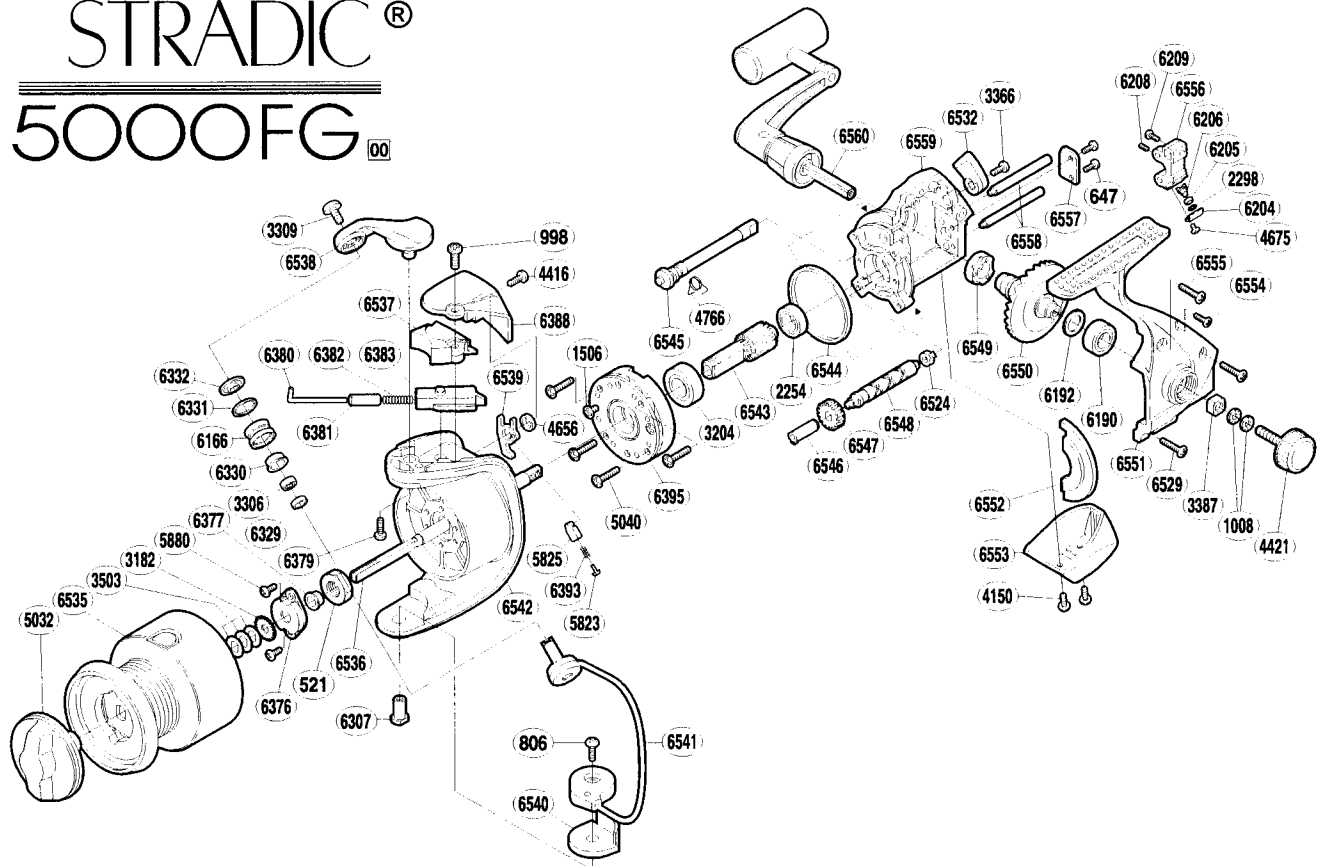

STRADIC® 5000FG

Part No.	Description	Part No.	Description	Part No.	Description
RD 0521	Rotor Nut	RD 6166	Line Roller	RD 6535	Spool Assembly
RD 0647	Worm Shaft Retainer Screw	RD 6190	Ball Bearing	RD 6536	Main Shaft
RD 0806	Bail Hold Support Screw	RD 6192	Drive Gear Washer	RD 6537	Bail Spring Cover
RD 0998	Protector Screw (long)	RD 6204	Oscillating Pawl Cover	RD 6538	Bail Arm
RD 1008	Handle Lock Washer	RD 6205	Oscillating Slider Bushing	RD 6539	Bail Trip Lever
RD 1506	Clutch Cover Screw	RD 6206	Oscillating Pawl	RD 6540	Bail Hold Support Spacer
RD 2254	Ball Bearing	RD 6208	Set Screw	RD 6541	Bail Assembly
RD 2298	Spacer	RD 6209	Slider Retainer Screw	RD 6542	Rotor
RD 3182	Spool Support	RD 6307	Bail Hold Support Shaft	RD 6543	Pinion Gear
RD 3204	Ball Bearing	RD 6329	Bearing Spacer	RD 6544	Friction Ring
RD 3306	Ball Bearing	RD 6330	Line Roller Bushing	RD 6545	Anti-Reverse Cam
RD 3309	Line Roller Screw	RD 6331	Line Roller Spacer	RD 6546	Worm Bushing (front)
RD 3366	Anti-Reverse Lever Screw	RD 6332	Line Roller Washer	RD 6547	Idle Gear
RD 3387	Handle Screw Lock	RD 6376	Rotor Nut Lock Plate	RD 6548	Worm Shaft
RD 3503	Spool Washer	RD 6377	Main Shaft Spacer	RD 6549	Drive Gear Bushing
RD 4150	Rear Protector Screw	RD 6379	Bail Arm Screw	RD 6550	Drive Gear
RD 4416	Protector Screw (short)	RD 6380	Bail Spring Guide (A)	RD 6551	Side Cover
RD 4421	Handle Screw Cap	RD 6381	Spring Guide (A) Support	RD 6552	Side Cover Flange
RD 4656	Trip Lever Spacer	RD 6382	Bail Spring	RD 6553	Rear Protector
RD 4675	Oscillating Pawl Cover Screw	RD 6383	Bail Spring Guide (B)	RD 6554	Side Cover Screw (small)
RD 4766	Anti-Reverse Cam Spring	RD 6388	Rotor Protector	RD 6555	Side Cover Screw (medium)
RD 5032	Drag Knob	RD 6393	Lever Spring	RD 6556	Oscillating Slider
RD 5040	Roller Clutch Screw	RD 6395	Roller Clutch Assembly	RD 6557	Worm Shaft Retainer
RD 5823	Lever Spring Guide (A)	RD 6524	Worm Bushing (rear)	RD 6558	Oscillating Guide
RD 5825	Lever Spring Guide (B)	RD 6529	Side Cover Screw (long)	RD 6559	Body
RD 5880	Nut Lock Screw	RD 6532	Anti-Reverse Lever	RD 6560	Handle Assembly