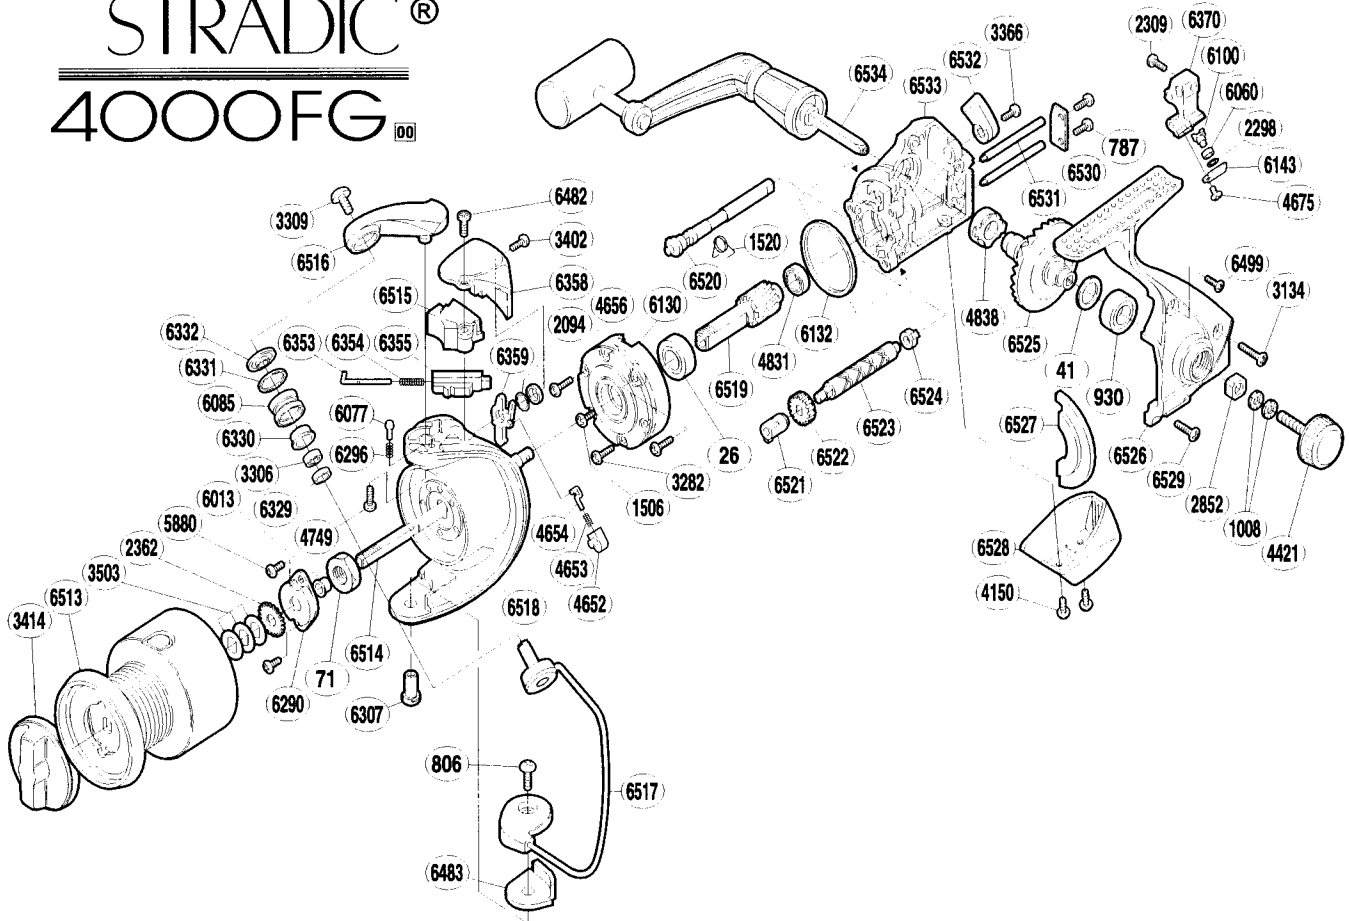

STRADIC® 4000FG¹⁰⁰

Part No.	Description
RD 0026	Ball Bearing
RD 0041	Drive Gear Washer
RD 0071	Rotor Nut
RD 0787	Worm Shaft Retainer Screw
RD 0806	Bail Hold Support Screw
RD 0930	Ball Bearing
RD 1008	Handle Lock Washer
RD 1506	Clutch Cover Screw
RD 1520	Anti-Reverse Cam Spring
RD 2094	Spacer
RD 2298	Spacer
RD 2309	Slider Retainer Screw
RD 2362	Spool Support
RD 2852	Handle Screw Lock
RD 3134	Side Cover Screw (long)
RD 3282	Roller Clutch Screw
RD 3306	Ball Bearing
RD 3309	Line Roller Screw
RD 3366	Anti-Reverse Lever Screw
RD 3402	Protector Screw (small)
RD 3414	Drag Knob
RD 3503	Spool Washer
RD 4150	Rear Protector Screw
RD 4421	Handle Screw Cap
RD 4652	Lever Spring Guide (B)
RD 4653	Lever Spring
RD 4654	Lever Spring Guide (A)

Part No.	Description
RD 4656	Trip Lever Spacer
RD 4675	Oscillating Pawl Cover Screw
RD 4749	Bail Arm Screw
RD 4831	Ball Bearing
RD 4838	Drive Gear Bushing
RD 5880	Nut Lock Screw
RD 6013	Main Shaft Spacer
RD 6060	Oscillating Slider Bushing
RD 6077	Click Pin
RD 6085	Line Roller
RD 6100	Oscillating Pawl
RD 6130	Roller Clutch Assembly
RD 6132	Friction Ring
RD 6143	Oscillating Pawl Cover
RD 6290	Rotor Nut Lock Plate
RD 6296	Click Spring
RD 6307	Bail Hold Support Shaft
RD 6329	Bearing Spacer
RD 6330	Line Roller Bushing
RD 6331	Line Roller Spacer
RD 6332	Line Roller Washer
RD 6353	Bail Spring Guide (A)
RD 6354	Bail Spring
RD 6355	Bail Spring Guide (B)
RD 6358	Rotor Protector
RD 6359	Bail Trip Lever
RD 6370	Oscillating Slider