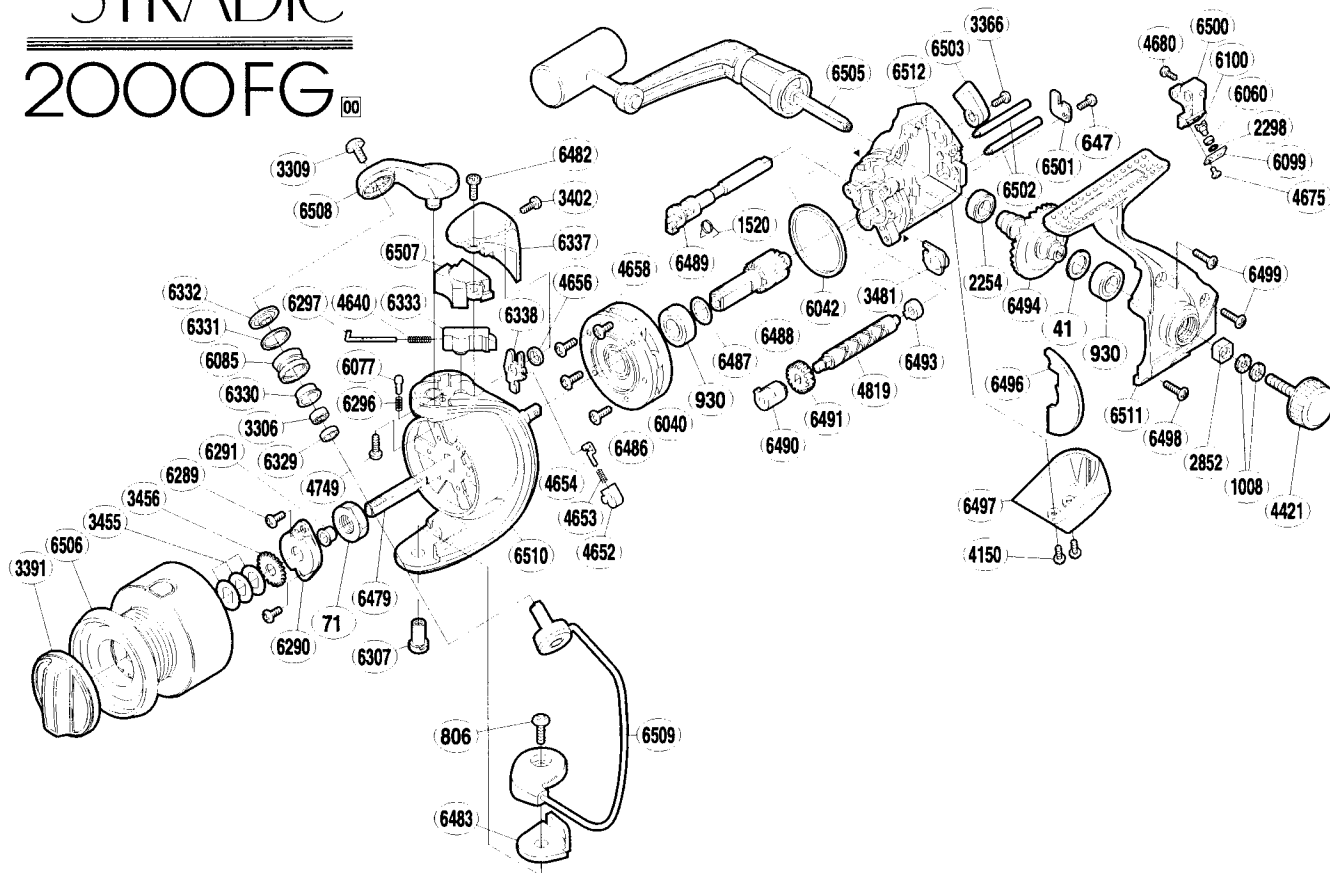

### 2000FG 100

Part No.	Description	Part No.	Description	Part No.	Description
RD 0041	Drive Gear Washer	RD 4675	Oscillating Pawl Cover Screw	RD 6483	Bail Hold Support Spar
RD 0071	Rotor Nut	RD 4680	Slider Retainer Screw	RD 6486	Roller Clutch Screw
RD 0647	Worm Shaft Retainer Screw	RD 4749	Bail Arm Screw	RD 6487	Adjusting Washer
RD 0806	Bail Hold Support Screw	RD 4819	Worm Shaft	RD 6488	Pinion Gear
RD 0930	Ball Bearing	RD 6040	Roller Clutch Assembly	RD 6489	Anti-Reverse Cam
RD 1008	Handle Lock Washer	RD 6042	Friction Ring	RD 6490	Worm Bushing (front)
RD 1520	Anti-Reverse Cam Spring	RD 6060	Oscillating Slider Bushing	RD 6491	Idle Gear
RD 2254	Ball Bearing	RD 6077	Click Pin	RD 6493	Worm Bushing (rear)
RD 2298	Spacer	RD 6085	Line Roller	RD 6494	Drive Gear
RD 2852	Handle Screw Lock	RD 6099	Oscillating Pawl Cover	RD 6496	Side Cover Flange
RD 3306	Ball Bearing	RD 6100	Oscillating Pawl	RD 6497	Rear Protector
RD 3309	Line Roller Screw	RD 6289	Nut Lock Screw	RD 6498	Side Cover Screw (shc)
RD 3366	Anti-Reverse Lever Screw	RD 6290	Rotor Nut Lock Plate	RD 6499	Side Cover Screw (lon)
RD 3391	Drag Knob	RD 6291	Main Shaft Spacer	RD 6500	Oscillating Slider
RD 3402	Protector Screw (small)	RD 6296	Click Spring	RD 6501	Worm Shaft Retainer
RD 3455	Spool Washer	RD 6297	Bail Spring Guide (A)	RD 6502	Oscillating Guide
RD 3456	Spool Support	RD 6307	Bail Hold Support Shaft	RD 6503	Anti-Reverse Lever
RD 3481	Bushing	RD 6329	Bearing Spacer	RD 6505	Handle Assembly
RD 4150	Rear Protector Screw	RD 6330	Line Roller Bushing	RD 6506	Spool Assembly
RD 4421	Handle Screw Cap	RD 6331	Line Roller Spacer	RD 6507	Bail Spring Cover
RD 4640	Bail Spring	RD 6332	Line Roller Washer	RD 6508	Bail Arm
RD 4652	Lever Spring Guide (B)	RD 6333	Bail Spring Guide (B)	RD 6509	Bail Assembly
RD 4653	Lever Spring	RD 6337	Rotor Protector	RD 6510	Rotor
RD 4654	Lever Spring Guide (A)	RD 6338	Bail Trip Lever	RD 6511	Side Cover
RD 4656	Trip Lever Spacer	RD 6479	Main Shaft	RD 6512	Body
RD 4658	Clutch Cover Screw	RD 6482	Protector Screw (large)		