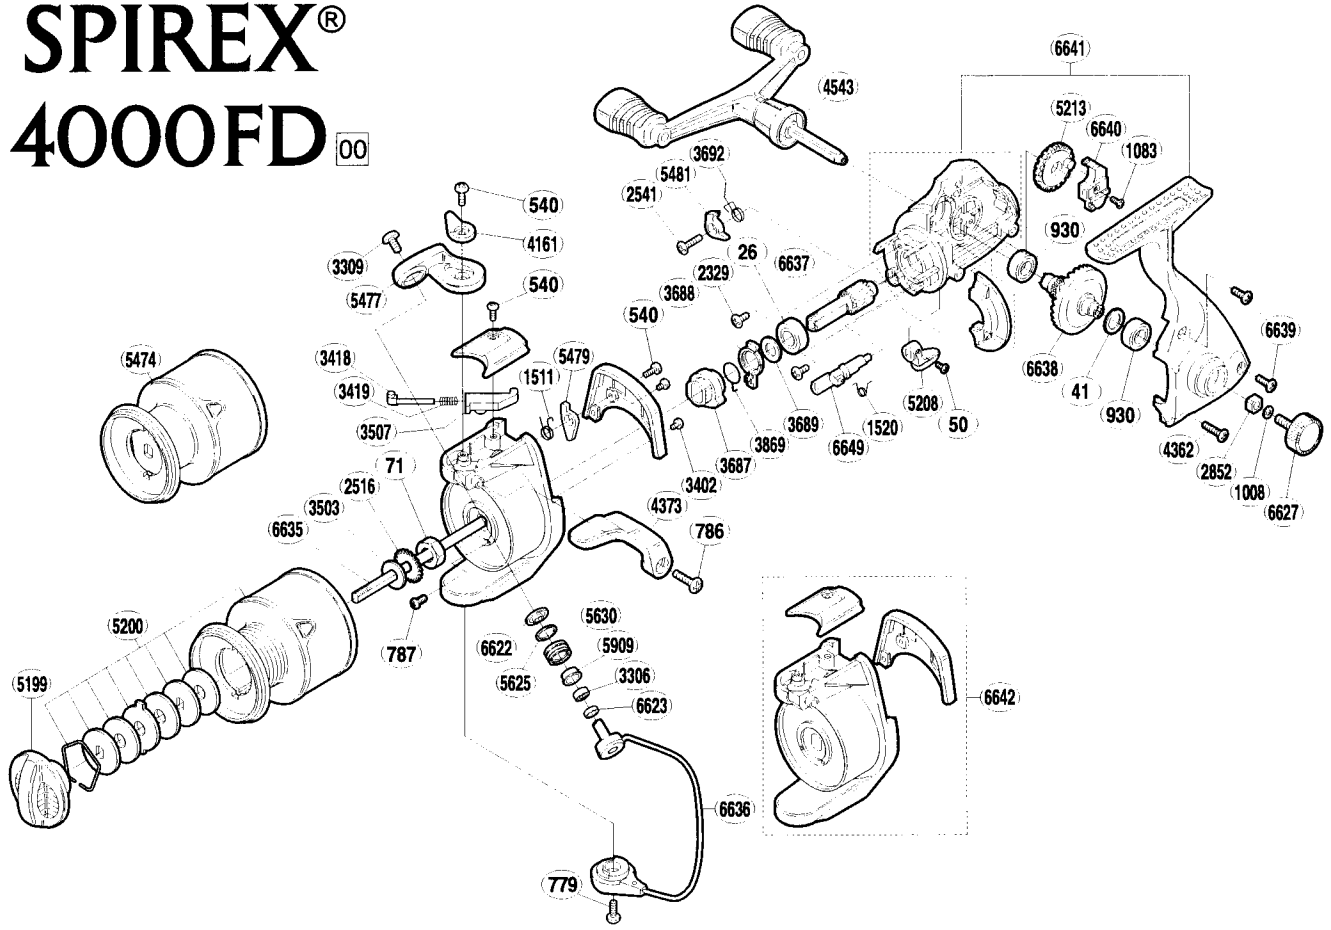

## SPIREX® 4000FD 00

Part No.	Description	Part No.	Description	Part No.	Description
RD 0026	Ball Bearing	RD 3402	Cover Screw	RD 779	Bail Arm
RD 0041	Drive Gear Washer	RD 3418	Bail Spring Guide (A)	RD 5477	Bail Trip Lever
RD 0050	Anti-Reverse Lever Screw	RD 3419	Bail Spring	RD 5479	Bail Trip Lever
RD 0071	Rotor Nut	RD 3503	Spool Washer	RD 5481	Anti-Reverse Pawl
RD 0540	Multi-Purpose Screw	RD 3507	Bail Spring Guide (B)	RD 5625	Line Roller Spacer
RD 0779	Bail Hold Support Screw	RD 3687	Anti-Reverse Ratchet	RD 5630	Line Roller
RD 0786	Trigger Screw	RD 3688	Anti-Reverse Lock Out	RD 5909	Line Roller Bushing
RD 0787	Nut Lock Screw	RD 3689	Bushing Washer	RD 6622	Line Roller Washer
RD 0930	Ball Bearing	RD 3692	Anti-Reverse Pawl Spring	RD 6623	Bearing Spacer
RD 1008	Handle Lock Washer	RD 3869	Anti-Reverse Lock Out Spring	RD 6627	Handle Screw Cap
RD 1083	Slider Retainer Screw	RD 4161	Trigger Cam	RD 6635	Main Shaft
RD 1511	Lever Spring	RD 4362	Side Cover Screw (long)	RD 6636	Bail Assembly
RD 1520	Anti-Reverse Cam Spring	RD 4373	Quick-Fire II Trigger	RD 6637	Pinion Gear
RD 2329	Bearing Retainer Screw	RD 4543	Double Paddle Handle Assembly	RD 6638	Drive Gear
RD 2516	Spool Support	RD 5199	Drag Knob	RD 6639	Side Cover Screw (short)
RD 2541	Anti-Reverse Pawl Screw	RD 5200	Spool Assembly (aluminum)	RD 6640	Oscillating Slider
RD 2852	Handle Screw Lock	RD 5208	Anti-Reverse Lever	RD 6641	Body Assembly
RD 3306	Line Roller Bearing	RD 5213	Oscillating Gear	RD 6642	Rotor Assembly
RD 3309	Line Roller Screw	RD 5474	Spool Assembly (graphite)	RD 6649	Anti-Reverse Cam