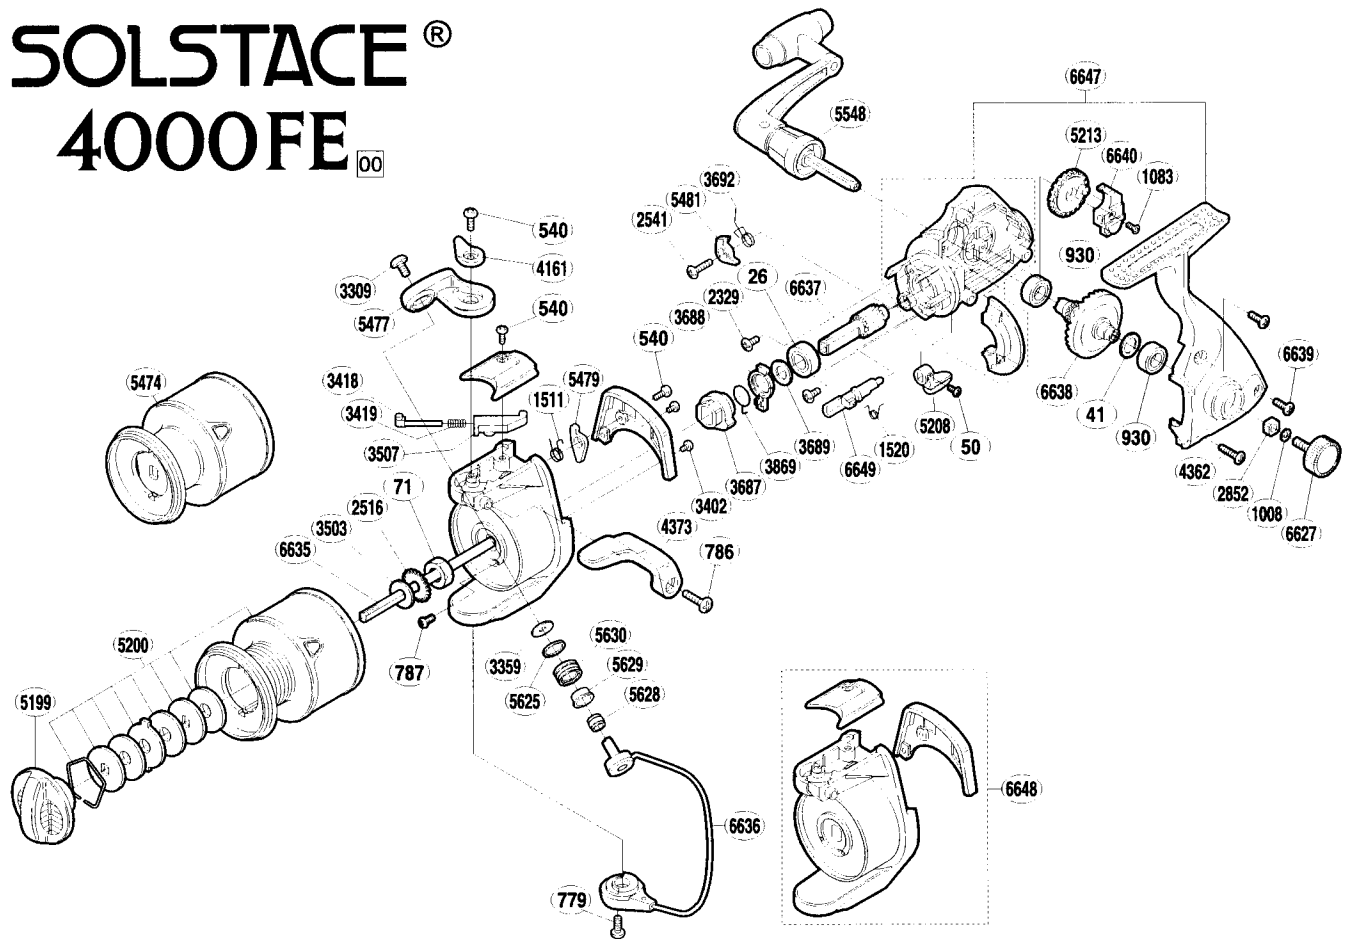

SOLSTACE® 4000FE 00

Part No.	Description	Part No.	Description	Part No.	Description
RD 0026	Ball Bearing	RD 3402	Cover Screw	RD 5479	Bail Trip Lever
RD 0041	Drive Gear Washer	RD 3418	Bail Spring Guide (A)	RD 5481	Anti-Reverse Pawl
RD 0050	Anti-Reverse Lever Screw	RD 3419	Bail Spring	RD 5548	Handle Assembly
RD 0071	Rotor Nut	RD 3503	Spool Washer	RD 5625	Line Roller Spacer
RD 0540	Multi-Purpose Screw	RD 3507	Bail Spring Guide (B)	RD 5628	Line Roller Collar
RD 0779	Bail Hold Support Screw	RD 3687	Anti-Reverse Ratchet	RD 5629	Line Roller Bushing
RD 0786	Trigger Screw	RD 3688	Anti-Reverse Lock Out	RD 5630	Line Roller
RD 0787	Nut Lock Screw	RD 3689	Bushing Washer	RD 6627	Handle Screw Cap
RD 0930	Ball Bearing	RD 3692	Anti-Reverse Pawl Spring	RD 6635	Main Shaft
RD 1008	Handle Lock Washer	RD 3869	Anti-Reverse Lock Out Spring	RD 6636	Bail Assembly
RD 1083	Slider Retainer Screw	RD 4161	Trigger Cam	RD 6637	Pinion Gear
RD 1511	Lever Spring	RD 4362	Side Cover Screw (long)	RD 6638	Drive Gear
RD 1520	Anti-Reverse Cam Spring	RD 4373	Quick-Fire II Trigger	RD 6639	Side Cover Screw (short)
RD 2329	Bearing Retainer Screw	RD 5199	Drag Knob	RD 6640	Oscillating Slider
RD 2516	Spool Support	RD 5200	Spool Assembly (aluminum)	RD 6647	Body Assembly
RD 2541	Anti-Reverse Pawl Screw	RD 5208	Anti-Reverse Lever	RD 6648	Rotor Assembly
RD 2852	Handle Screw Lock	RD 5213	Oscillating Gear	RD 6649	Anti-Reverse Cam
RD 3309	Line Roller Screw	RD 5474	Spool Assembly (graphite)		
RD 3359	Line Roller Washer	RD 5477	Bail Arm		