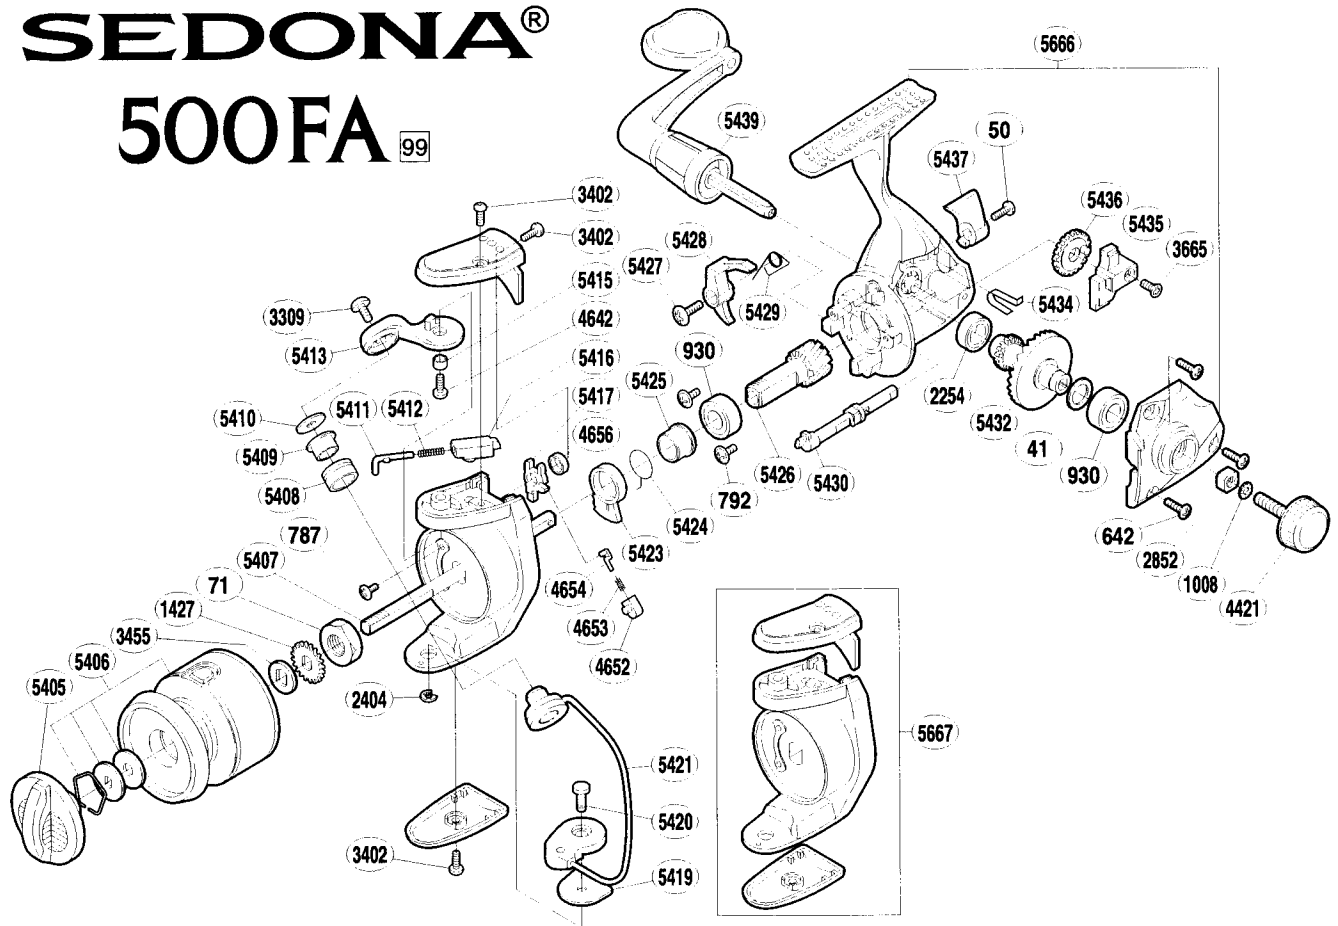

## SEDONA® 500FA 99

Part No.	Description	Part No.	Description	Part No.	Description
RD 0041	Drive Gear Washer	RD 4652	Lever Spring Guide (B)	RD 5421	Bail Assembly
RD 0050	Anti-Reverse Lever Screw	RD 4653	Lever Spring	RD 5423	Anti-Reverse Lock Out
RD 0071	Rotor Nut	RD 4654	Lever Spring Guide (A)	RD 5424	Anti-Reverse Lock Out Spring
RD 0642	Side Cover Screw	RD 4656	Trip Lever Spacer	RD 5425	Lock Out Spring Holder
RD 0787	Nut Lock Screw	RD 5405	Drag Knob	RD 5426	Pinion Gear
RD 0792	Bearing Retainer Screw	RD 5406	Spool Assembly	RD 5427	Anti-Reverse Pawl Screw
RD 0930	Ball Bearing	RD 5407	Main Shaft	RD 5428	Anti-Reverse Pawl
RD 1008	Handle Lock Washer	RD 5408	Line Roller	RD 5429	Anti-Reverse Pawl Spring
RD 1427	Spool Support	RD 5409	Line Roller Bushing	RD 5430	Anti-Reverse Cam
RD 2254	Ball Bearing	RD 5410	Line Roller Washer	RD 5432	Drive Gear
RD 2404	iEi Lock	RD 5411	Bail Spring Guide (A)	RD 5434	Anti-Reverse Cam Spring
RD 2852	Handle Screw Lock	RD 5412	Bail Spring	RD 5435	Oscillating Slider
RD 3309	Line Roller Screw	RD 5413	Bail Arm	RD 5436	Oscillating Gear
RD 3402	Multi-Purpose Screw	RD 5415	Bail Arm Bushing	RD 5437	Anti-Reverse Lever
RD 3455	Spool Washer	RD 5416	Bail Spring Guide (B)	RD 5439	Handle Assembly
RD 3665	Slider Retainer Screw	RD 5417	Bail Trip Lever	RD 5666	Body Assembly
RD 4421	Handle Screw Cap	RD 5419	Bail Hold Support Spacer	RD 5667	Rotor Set
RD 4642	Bail Arm Screw	RD 5420	Bail Hold Support Shaft		