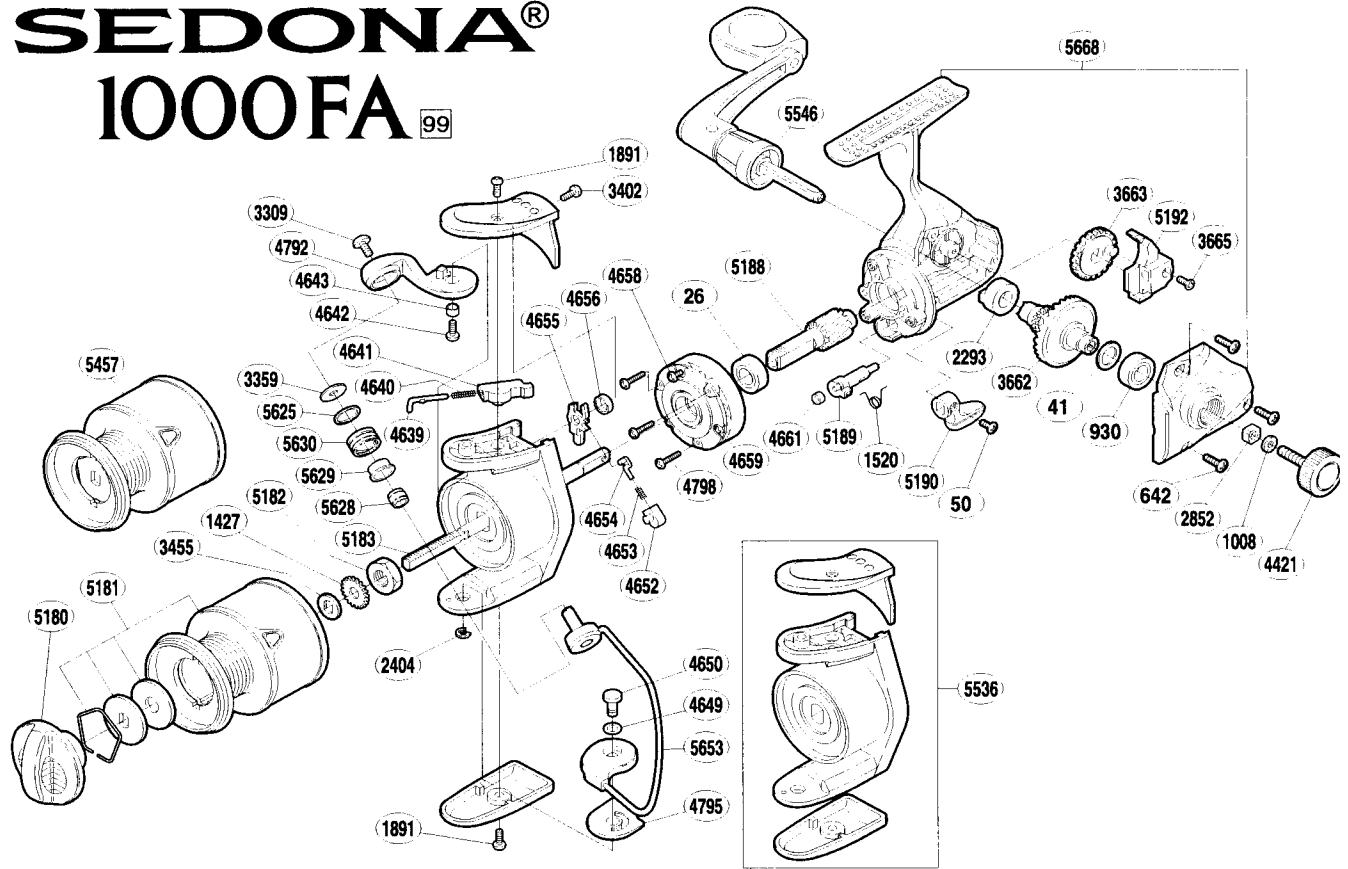

SEDONA® 1000FA 99

Part No.	Description	Part No.	Description	Part No.	Description
RD 0026	Ball Bearing	RD 4421	Handle Screw Cap	RD 5180	Drag Knob
RD 0041	Drive Gear Washer	RD 4639	Bail Spring Guide (A)	RD 5181	Spool Assembly (aluminum)
RD 0050	Anti-Reverse Lever Screw	RD 4640	Bail Spring	RD 5182	Rotor Nut
RD 0642	Side Cover Screw	RD 4641	Bail Spring Guide (B)	RD 5183	Main Shaft
RD 0930	Ball Bearing	RD 4642	Bail Arm Screw	RD 5188	Pinion Gear
RD 1008	Handle Lock Washer	RD 4643	Bail Arm Bushing	RD 5189	Anti-Reverse Cam
RD 1427	Spool Support	RD 4649	Spacer	RD 5190	Anti-Reverse Lever
RD 1520	Anti-Reverse Cam Spring	RD 4650	Bail Hold Support Shaft	RD 5192	Oscillating Slider
RD 1891	Multi-Purpose Screw	RD 4652	Lever Spring Guide (B)	RD 5457	Spool Assembly (graphite)
RD 2293	Drive Gear Bushing	RD 4653	Lever Spring	RD 5536	Rotor Assembly
RD 2404	IEI Lock	RD 4654	Lever Spring Guide (A)	RD 5546	Handle Assembly
RD 2852	Handle Screw Lock	RD 4655	Bail Trip Lever	RD 5625	Line Roller Spacer
RD 3309	Line Roller Screw	RD 4656	Trip Lever Spacer	RD 5628	Line Roller Collar
RD 3359	Line Roller Washer	RD 4658	Clutch Cover Screw	RD 5629	Line Roller Bushing
RD 3402	Bail Spring Cover Screw (small)	RD 4659	Roller Clutch Assembly	RD 5630	Line Roller
RD 3455	Spool Washer	RD 4661	Anti-Reverse Cam Ring	RD 5653	Bail Assembly
RD 3662	Drive Gear	RD 4792	Bail Arm	RD 5668	Body Assembly
RD 3663	Oscillating Gear	RD 4795	Bail Hold Support Spacer		
RD 3665	Slider Retainer Screw	RD 4798	Roller Clutch Screw		