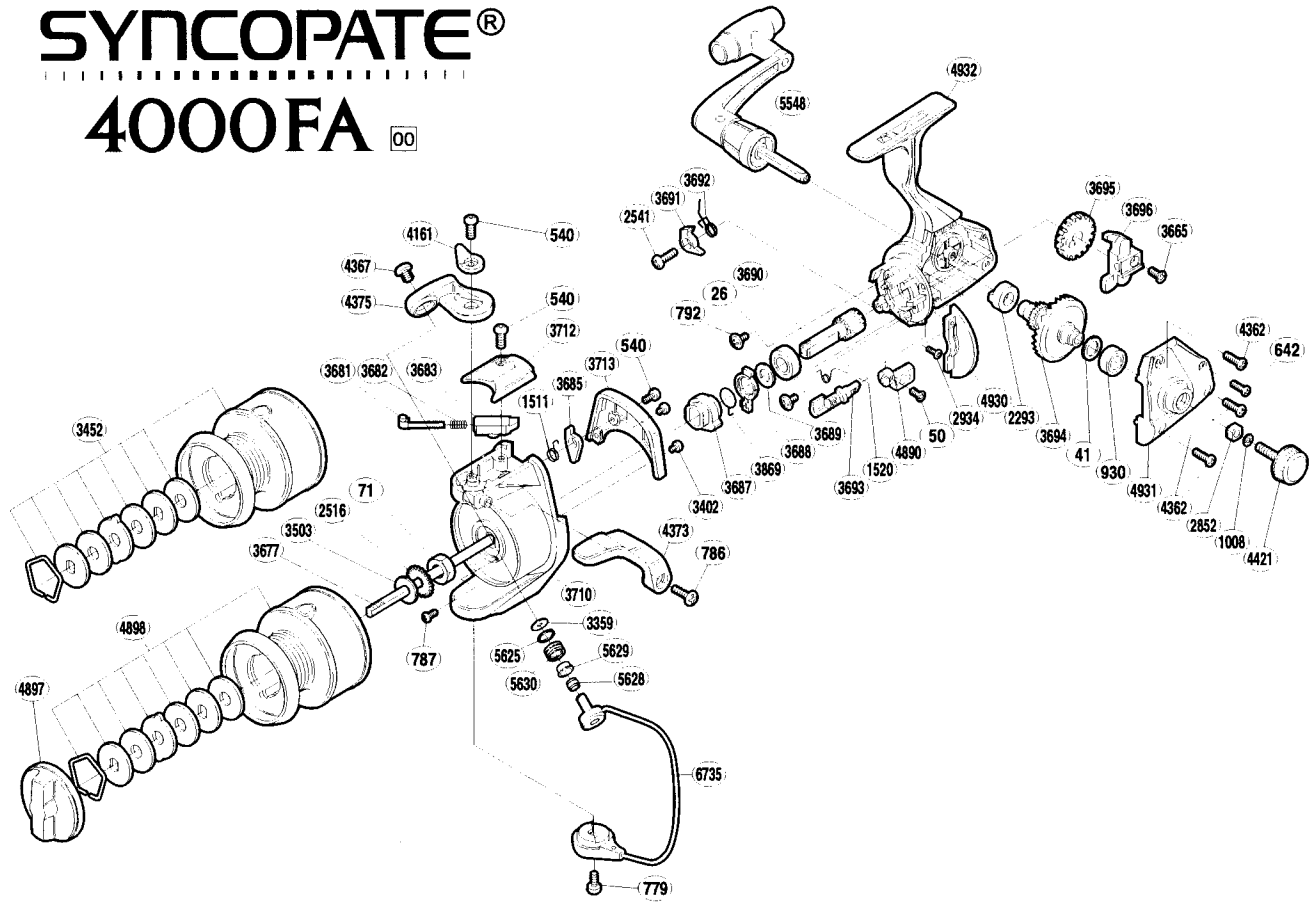

SYNCOPE® 4000FA 00

Part No.	Description
RD 0026	Ball Bearing
RD 0041	Drive Gear Washer
RD 0050	Anti-Reverse Lever Screw
RD 0071	Rotor Nut
RD 0540	Multi-Purpose Screw
RD 0642	Side Cover Screw (small)
RD 0779	Bail Hold Support Screw
RD 0786	Trigger Screw
RD 0787	Nut Lock Screw
RD 0792	Bearing Retainer Screw
RD 0930	Ball Bearing
RD 1008	Handle Lock Washer
RD 1511	Lever Spring
RD 1520	Anti-Reverse Cam Spring
RD 2293	Drive Gear Bushing
RD 2516	Spool Support
RD 2541	Anti-Reverse Pawl Screw
RD 2852	Handle Screw Lock
RD 2934	Flange Screw
RD 3359	Line Roller Washer
RD 3402	Cover Screw

Part No.	Description
RD 3452	Spool Assembly (graphite)
RD 3503	Spool Washer
RD 3665	Slider Retainer Screw
RD 3677	Main Shaft
RD 3681	Bail Spring Guide (A)
RD 3682	Bail Spring
RD 3683	Bail Spring Guide (B)
RD 3685	Bail Trip Lever
RD 3687	Anti-Reverse Ratchet
RD 3688	Anti-Reverse Lock Out
RD 3689	Bushing Washer
RD 3690	Pinion Gear
RD 3691	Anti-Reverse Pawl
RD 3692	Anti-Reverse Pawl Spring
RD 3693	Anti-Reverse Cam
RD 3694	Drive Gear
RD 3695	Oscillating Gear
RD 3696	Oscillating Slider
RD 3710	Rotor
RD 3712	Bail Spring Cover
RD 3713	Counterbalance Cover

Part No.	Description
RD 3869	Anti-Reverse Lock Out Spring
RD 4161	Trigger Cam
RD 4362	Side Cover Screw (large)
RD 4367	Line Roller Screw
RD 4373	Quick-Fire II Trigger
RD 4375	Bail Arm
RD 4421	Handle Screw Cap
RD 4890	Anti-Reverse Lever
RD 4897	Drag Knob
RD 4898	Spool Assembly (aluminum)
RD 4930	Side Cover Flange
RD 4931	Side Cover
RD 4932	Body
RD 5548	Handle Assembly
RD 5625	Line Roller Spacer
RD 5628	Line Roller Collar
RD 5629	Line Roller Bushing
RD 5630	Line Roller
RD 6735	Bail Assembly