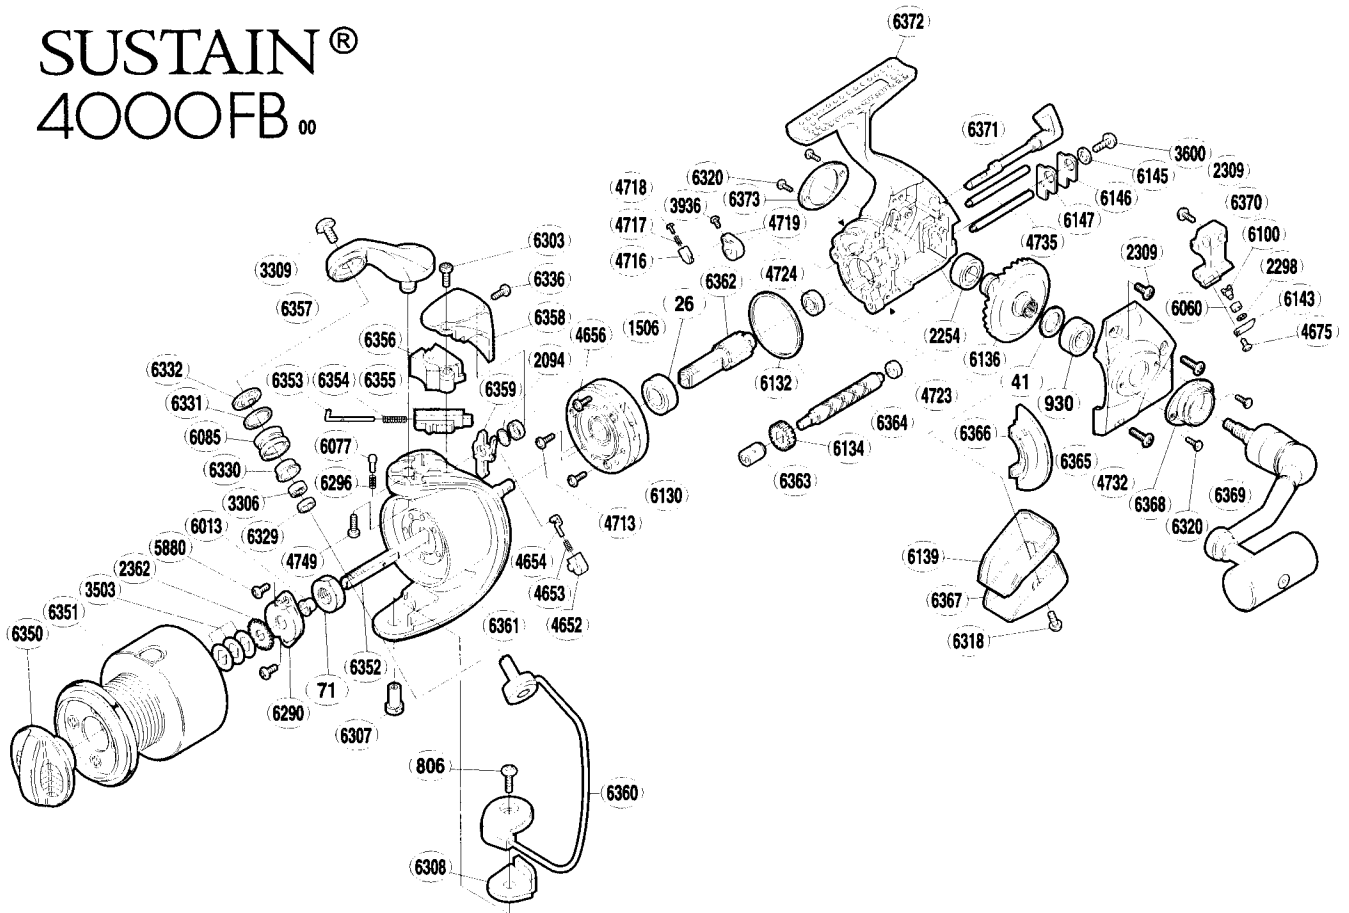

SUSTAIN® 4000FB 00

Part No.	Description	Part No.	Description	Part No.	Description
RD 0026	Ball Bearing	RD 4732	Side Cover Screw	RD 6332	Line Roller Washer
RD 0041	Drive Gear Washer	RD 4735	Oscillating Guide	RD 6336	Protector Screw (B)
RD 0071	Rotor Nut	RD 4749	Bail Arm Screw	RD 6350	Drag Knob
RD 0806	Bail Hold Support Screw	RD 5880	Nut Lock Screw	RD 6351	Spool Assembly
RD 0930	Ball Bearing	RD 6013	Main Shaft Spacer	RD 6352	Main Shaft
RD 1506	Clutch Cover Screw	RD 6060	Oscillating Slider Bushing	RD 6353	Bail Spring Guide (A)
RD 2094	Spacer	RD 6077	Click Pin	RD 6354	Bail Spring
RD 2254	Ball Bearing	RD 6085	Line Roller	RD 6355	Bail Spring Guide (B)
RD 2298	Spacer	RD 6100	Oscillating Pawl	RD 6356	Bail Spring Cover
RD 2309	Multi-Purpose Screw	RD 6130	Roller Clutch Assembly	RD 6357	Bail Arm
RD 2362	Spool Support	RD 6132	Friction Ring	RD 6358	Rotor Protector
RD 3306	Ball Bearing	RD 6134	Idle Gear	RD 6359	Bail Trip Lever
RD 3309	Line Roller Screw	RD 6136	Drive Gear	RD 6360	Bail Assembly
RD 3503	Spool Washer	RD 6139	Rear Shield	RD 6361	Rotor
RD 3600	Worm Shaft Retainer Screw	RD 6143	Oscillating Pawl Cover	RD 6362	Pinion Gear
RD 3936	Anti-Reverse Cam Screw	RD 6145	Worm Shaft Retainer Spacer	RD 6363	Worm Bushing (front)
RD 4652	Lever Spring Guide (B)	RD 6146	Worm Shaft Retainer	RD 6364	Worm Shaft
RD 4653	Lever Spring	RD 6147	Worm Shaft Retainer Washer	RD 6365	Side Cover
RD 4654	Lever Spring Guide (A)	RD 6290	Rotor Nut Lock Plate	RD 6366	Side Cover Flange
RD 4656	Trip Lever Spacer	RD 6296	Click Spring	RD 6367	Rear Protector
RD 4675	Oscillating Pawl Cover Screw	RD 6303	Protector Screw (A)	RD 6368	Handle Screw Cap (A)
RD 4713	Roller Clutch Screw	RD 6307	Bail Hold Support Shaft	RD 6369	Handle Assembly
RD 4716	Lever Spring Guide (B)	RD 6308	Bail Hold Support Spacer	RD 6370	Oscillating Slider
RD 4717	Lever Spring	RD 6318	Rear Protector Screw	RD 6371	Anti-Reverse Lever
RD 4718	Lever Spring Guide (A)	RD 6320	Cap Screw	RD 6372	Body
RD 4719	Anti-Reverse Cam	RD 6329	Bearing Spacer	RD 6373	Handle Screw Cap (B)
RD 4723	Worm Bushing (rear)	RD 6330	Line Roller Bushing		
RD 4724	Ball Bearing	RD 6331	Line Roller Spacer		