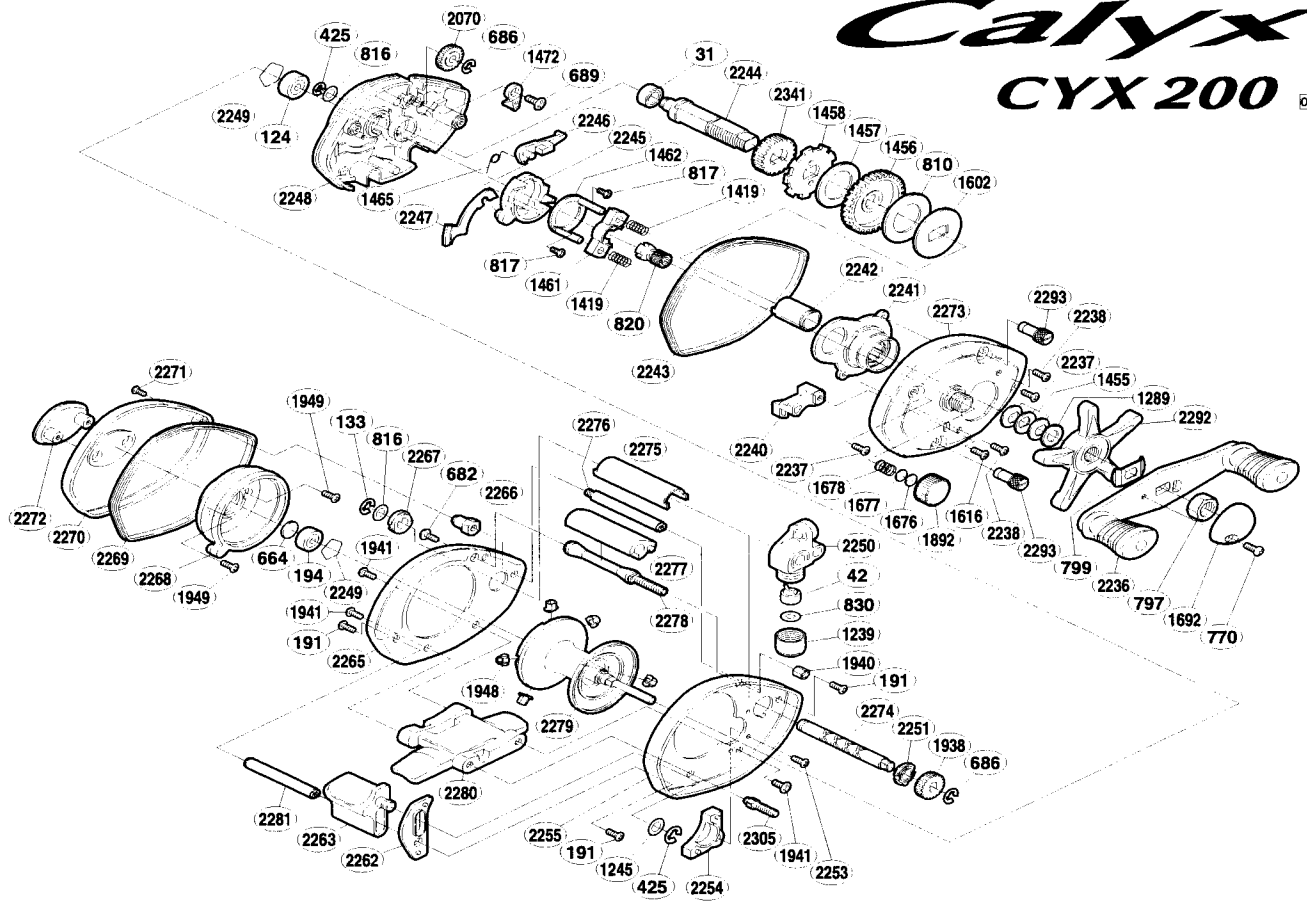

Calyx™ CYX 200

Part No.	Descriptions	Part No.	Descriptions	Part No.	Descriptions
BNT0031	Ball Bearing	BNT1465	Clutch Pawl Spring	BNT2251	Worm Bushing (A)
BNT0042	Line Guide Pawl	BNT1472	Anti-Reverse Pawl	BNT2253	Drive Shaft Cover Screw
BNT0124	Ball Bearing	BNT1602	Key Washer	BNT2254	Drive Shaft Cover
BNT0133	Worm Shaft Retainer	BNT1616	Return Pin Guide Screw	BNT2255	A-Side Frame
BNT0191	Multi-Purpose Screw	BNT1676	Spool Tension Spacer (B)	BNT2262	Clutch Button Guide
BNT0194	Ball Bearing	BNT1677	Spool Tension Spacer (A)	BNT2263	Quick-Fire II Clutch Button
BNT0425	IEI Lock	BNT1678	Spool Tension Spring	BNT2265	B-Side Frame
BNT0664	Spacer (B)	BNT1692	Handle Nut Plate	BNT2266	B-Side Frame Nut
BNT0682	Frame Bar (A) Screw	BNT1892	Cast Control Cap	BNT2267	Worm Bushing (B)
BNT0686	IEI Lock	BNT1938	Idle Gear (C)	BNT2268	Brake Case
BNT0689	Anti-Reverse Pawl Screw	BNT1940	Frame Nut	BNT2269	B-Side Seal
BNT0770	Handle Nut Plate Screw	BNT1941	Stand Screw	BNT2270	Left Side Plate
BNT0797	Handle Nut	BNT1948	Brake Collar	BNT2271	Left Side Plate Screw
BNT0799	Friction Washer	BNT1949	I.D.Plate Screw	BNT2272	Left Side I.D.Plate
BNT0810	Drag Washer	BNT2070	Idle Gear (B)	BNT2273	Right Side Plate
BNT0816	Shaft Washer	BNT2236	Handle Assembly	BNT2274	Worm Shaft
BNT0817	Clutch Cam Retainer Screw	BNT2237	Right Side Plate Screw	BNT2275	Level Wind Guard
BNT0820	Pinion Gear	BNT2238	Bush Plate Screw	BNT2276	Stabilizer Bar
BNT0830	Spacer (optional)	BNT2240	Return Pin Guide	BNT2277	Thumb Rest
BNT1239	Pawl Cap	BNT2241	Roller Clutch Assembly	BNT2278	Frame Bar (A)
BNT1245	Clutch Bar Support Spacer	BNT2242	Roller Clutch Inner Tube	BNT2279	Spool Assembly
BNT1289	Star Drag Spacer	BNT2243	A-Side Seal	BNT2280	Stand
BNT1419	Yoke Spring	BNT2244	Drive Shaft	BNT2281	Clutch Button Support Bar
BNT1455	Drag Spring Washer	BNT2245	Clutch Cam	BNT2292	Star Drag
BNT1456	Drive Gear	BNT2246	Clutch Pawl	BNT2293	Right Side Plate Nut
BNT1457	Drive Shaft Washer (B)	BNT2247	Clutch Plate	BNT2305	Stand Bolt
BNT1458	Anti-Reverse Ratchet	BNT2248	Set Plate	BNT2341	Idle Gear (A)
BNT1461	Yoke	BNT2249	Bearing Retainer		
BNT1462	Clutch Cam Retainer	BNT2250	Line Guide		