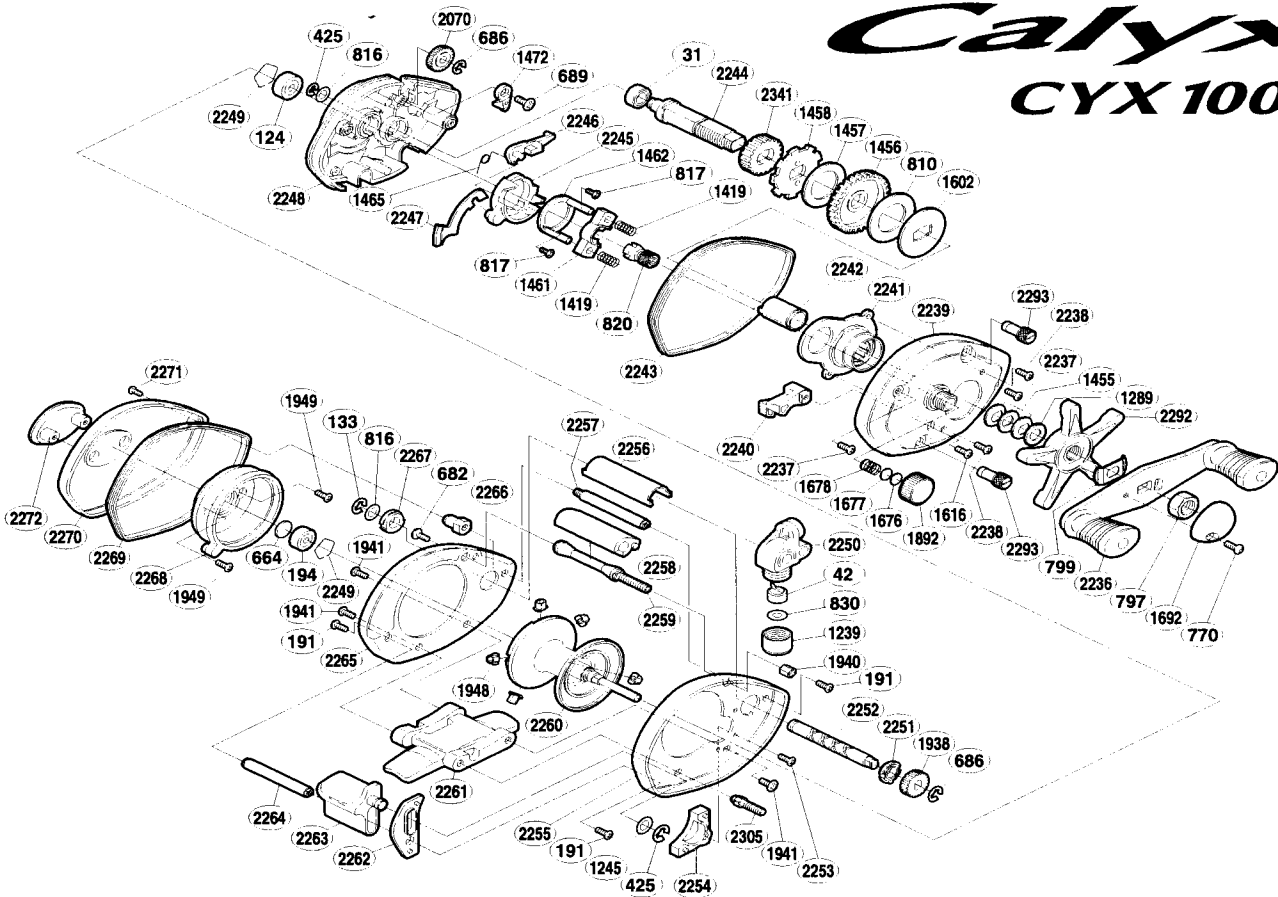

Calyx™ CYX 100

Part No.	Description
BNT0031	Ball Bearing
BNT0042	Line Guide Pawl
BNT0124	Ball Bearing
BNT0133	Worm Shaft Retainer
BNT0191	Multi-Purpose Screw
BNT0194	Ball Bearing
BNT0425	iEi Lock
BNT0664	Spacer (B)
BNT0682	Frame Bar (A) Screw
BNT0686	iEi Lock
BNT0689	Anti-Reverse Pawl Screw
BNT0770	Handle Nut Plate Screw
BNT0797	Handle Nut
BNT0799	Friction Washer
BNT0810	Drag Washer
BNT0816	Shaft Washer
BNT0817	Clutch Cam Retainer Screw
BNT0820	Pinion Gear
BNT0830	Spacer (optional)
BNT1239	Pawl Cap
BNT1245	Clutch Bar Support Spacer
BNT1289	Star Drag Spacer
BNT1419	Yoke Spring
BNT1455	Drag Spring Washer
BNT1456	Drive Gear
BNT1457	Drive Shaft Washer (B)
BNT1458	Anti-Reverse Ratchet
BNT1461	Yoke
BNT1462	Clutch Cam Retainer

Part No.	Description
BNT1465	Clutch Pawl Spring
BNT1472	Anti-Reverse Pawl
BNT1602	Key Washer
BNT1616	Return Pin Guide Screw
BNT1676	Spool Tension Spacer (B)
BNT1677	Spool Tension Spacer (A)
BNT1678	Spool Tension Spring
BNT1692	Handle Nut Plate
BNT1892	Cast Control Cap
BNT1938	Idle Gear (C)
BNT1940	Frame Nut
BNT1941	Stand Screw
BNT1948	Brake Collar
BNT1949	I.D. Plate Screw
BNT2070	Idle Gear (B)
BNT2236	Handle Assembly
BNT2237	Right Side Plate Screw
BNT2238	Bush Plate Screw
BNT2239	Right Side Plate
BNT2240	Return Pin Guide
BNT2241	Roller Clutch Assembly
BNT2242	Roller Clutch Inner Tube
BNT2243	A-Side Seal
BNT2244	Drive Shaft
BNT2245	Clutch Cam
BNT2246	Clutch Pawl
BNT2247	Clutch Plate
BNT2248	Set Plate
BNT2249	Bearing Retainer