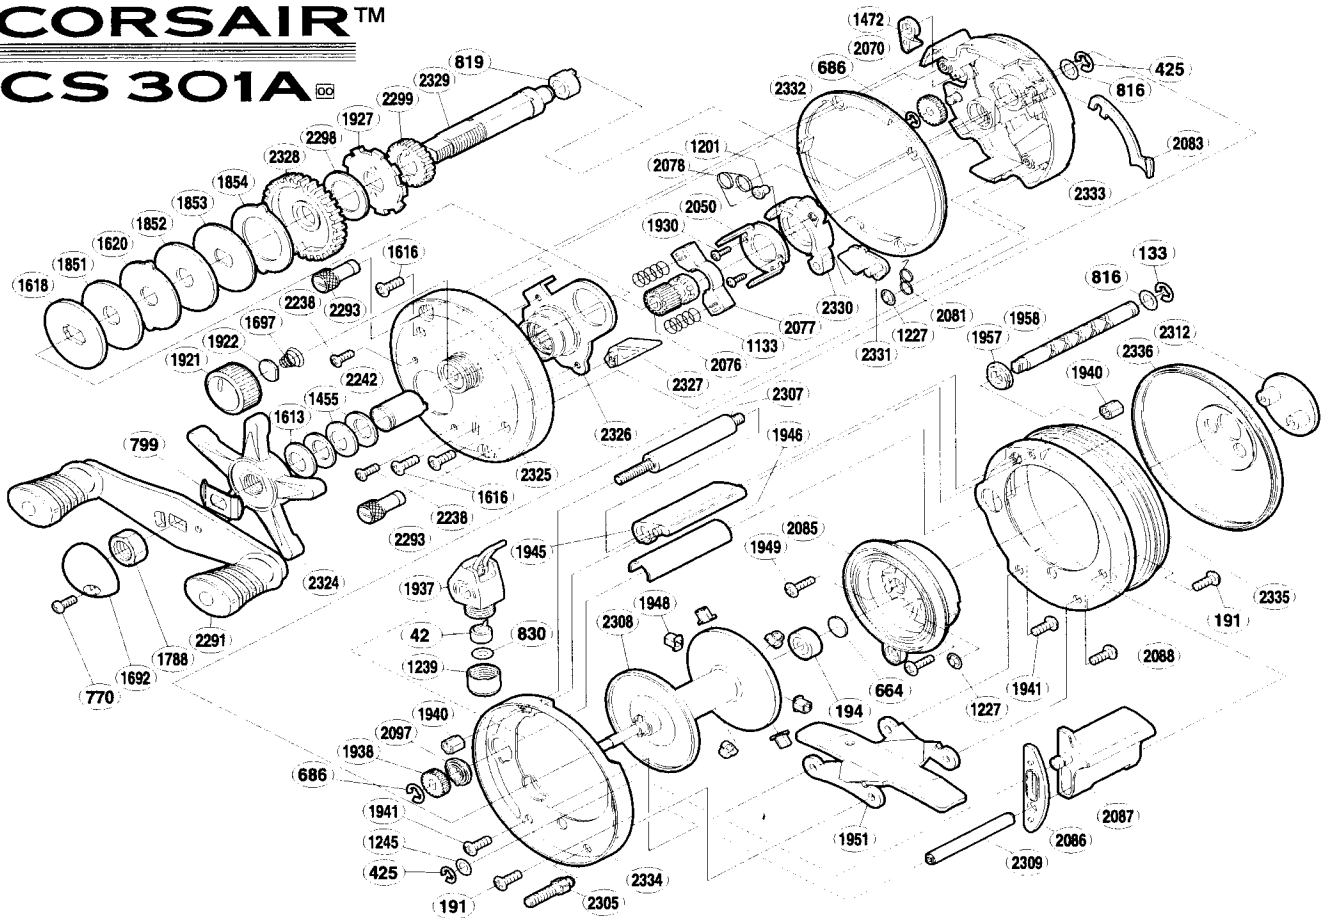

CORSAIR™ CS 301A

Part No.	Description
BNT0042	Line Guide Pawl
BNT0133	iEi Lock
BNT0191	Clutch Bar Support Screw
BNT0194	Ball Bearing
BNT0425	iEi Lock
BNT0664	Spacer B
BNT0686	iEi Lock
BNT0770	Handle Nut Plate Screw
BNT0799	Friction Washer
BNT0816	Shaft Washer
BNT0819	Drive Shaft Bushing
BNT0830	Spacer (optional)
BNT1133	Yoke Spring
BNT1201	Retractor Spring Collar
BNT1227	Push Nut (SPN-2)
BNT1239	Pawl Cap
BNT1245	Clutch Bar Support Spacer
BNT1455	Drag Spring Washer (H)
BNT1472	Anti-Reverse Pawl
BNT1613	Drag Spring Washer (L)
BNT1616	Left Side Plate Screw
BNT1618	Key Washer (C)
BNT1620	Eared Washer
BNT1692	Handle Nut Plate
BNT1697	Spool Tension Spring
BNT1788	Handle Nut
BNT1851	Drag Washer (C)

Part No.	Description
BNT2087	Quick-Fire II Clutch Bar
BNT2088	Right Side Frame
BNT2097	Worm Bushing (A)
BNT2238	Bush Plate Screw
BNT2242	Roller Clutch Inner Tube
BNT2291	Handle Assembly
BNT2293	Left Side Plate Nut
BNT2298	Drive Shaft Washer (B)
BNT2299	Idle Gear (A)
BNT2305	Stand Bolt
BNT2307	Frame Bar
BNT2308	Spool Assembly
BNT2309	Clutch Bar Support
BNT2312	Right Side I.D. Plate
BNT2324	Star Drag
BNT2325	Left Side Plate
BNT2326	Roller Clutch Assembly
BNT2327	Return Pin Guide
BNT2328	Drive Gear
BNT2329	Drive Shaft
BNT2330	Clutch Cam
BNT2331	Clutch Pawl
BNT2332	A-Side Seal
BNT2333	Set Plate
BNT2334	Left Side Frame
BNT2335	B-Side Seal
BNT2336	Right Side Plate