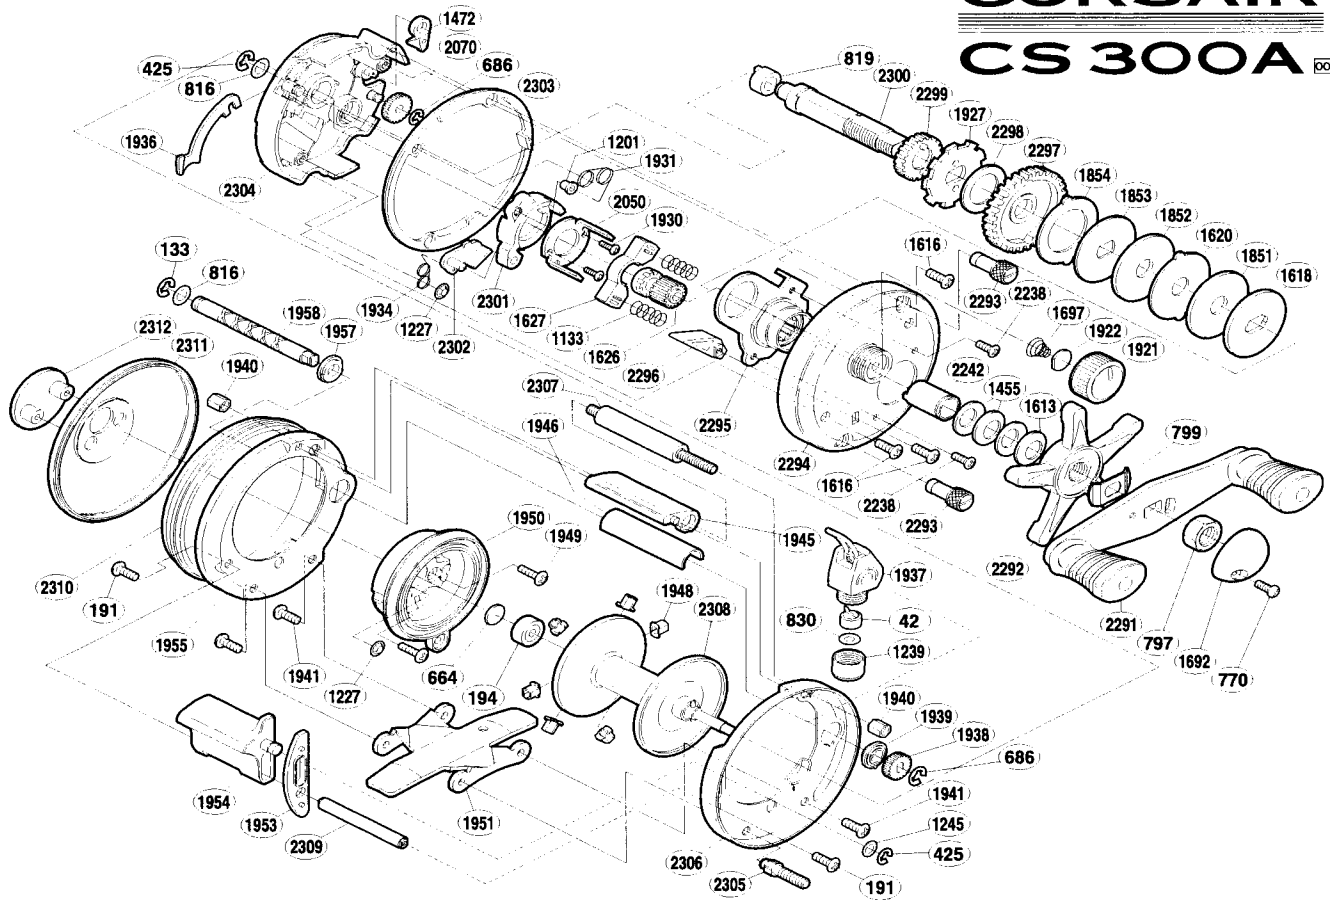

CORSAIR™ CS 300A

Part No.	Description
BNT0042	Line Guide Pawl
BNT0133	iEi Lock
BNT0191	Clutch Bar Support Screw
BNT0194	Ball Bearing
BNT0425	iEi Lock
BNT0664	Spacer B
BNT0686	iEi Lock
BNT0770	Handle Nut Plate Screw
BNT0797	Handle Nut
BNT0799	Friction Washer
BNT0816	Shaft Washer
BNT0819	Drive Shaft Bushing
BNT0830	Spacer (optional)
BNT1133	Yoke Spring
BNT1201	Retractor Spring Collar
BNT1227	Push Nut (SPN-2)
BNT1239	Pawl Cap
BNT1245	Clutch Bar Support Spacer
BNT1455	Drag Spring Washer (H)
BNT1472	Anti-Reverse Pawl
BNT1613	Drag Spring Washer (L)
BNT1616	Right Side Plate Screw
BNT1618	Key Washer (C)
BNT1620	Eared Washer
BNT1626	Pinion Gear
BNT1627	Yoke
BNT1692	Handle Nut Plate

Part No.	Description
BNT1958	Worm Shaft
BNT2050	Clutch Cam Retainer
BNT2070	Idle Gear (B)
BNT2238	Bush Plate Screw
BNT2242	Roller Clutch Inner Tube
BNT2291	Handle Assembly
BNT2292	Star Drag
BNT2293	Right Side Plate Nut
BNT2294	Right Side Plate
BNT2295	Roller Clutch Assembly
BNT2296	Return Pin Guide
BNT2297	Drive Gear
BNT2298	Drive Shaft Washer (B)
BNT2299	Idle Gear (A)
BNT2300	Drive Shaft
BNT2301	Clutch Cam
BNT2302	Clutch Pawl
BNT2303	A-Side Seal
BNT2304	Set Plate
BNT2305	Stand Bolt
BNT2306	Right Side Frame
BNT2307	Frame Bar
BNT2308	Spool Assembly
BNT2309	Clutch Bar Support
BNT2310	B-Side Seal
BNT2311	Left Side Plate
BNT2312	Left Side I.D. Plate