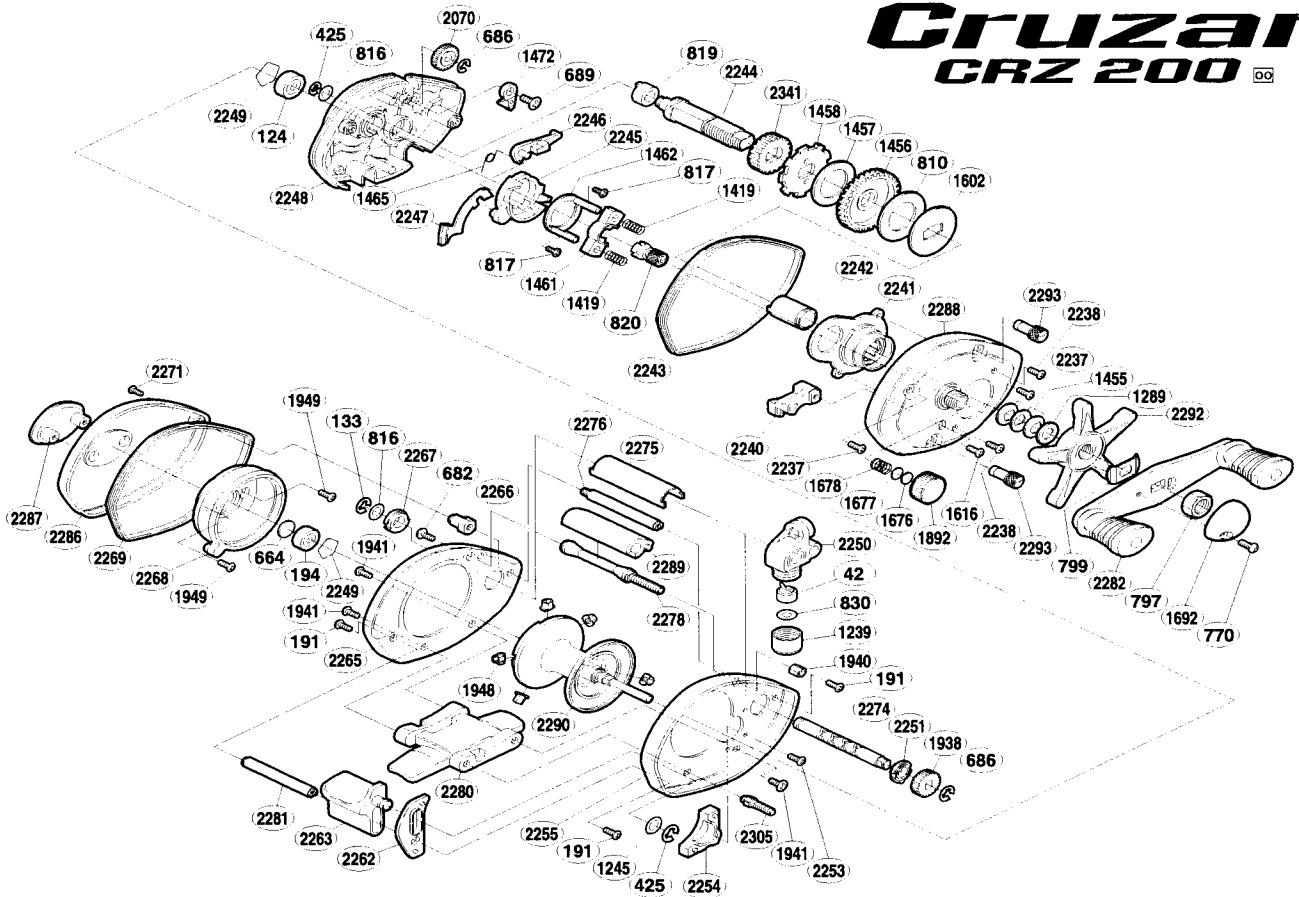

Cruzar™ CRZ 200

Part No.	Description	Part No.	Description	Part No.	Description
BNT0042	Line Guide Pawl	BNT1465	Clutch Pawl Spring	BNT2253	Drive Shaft Cover Screw
BNT0124	Ball Bearing	BNT1472	Anti-Reverse Pawl	BNT2254	Drive Shaft Cover
BNT0133	Worm Shaft Retainer	BNT1602	Key Washer	BNT2255	A-Side Frame
BNT0191	Multi-Purpose Screw	BNT1616	Return Pin Guide Screw	BNT2262	Clutch Button Guide
BNT0194	Ball Bearing	BNT1676	Spool Tension Spacer (B)	BNT2263	Quick-Fire II Clutch Button
BNT0425	iEi Lock	BNT1677	Spool Tension Spacer (A)	BNT2265	B-Side Frame
BNT0664	Spacer (B)	BNT1678	Spool Tension Spring	BNT2266	B-Side Frame Nut
BNT0682	Frame Bar (A) Screw	BNT1692	Handle Nut Plate	BNT2267	Worm Bushing (B)
BNT0686	iEi Lock	BNT1892	Cast Control Cap	BNT2268	Brake Case
BNT0689	Anti-Reverse Pawl Screw	BNT1938	Idle Gear (C)	BNT2269	B-Side Seal
BNT0770	Handle Nut Plate Screw	BNT1940	Frame Nut	BNT2271	Left Side Plate Screw
BNT0797	Handle Nut	BNT1941	Stand Screw	BNT2274	Worm Shaft
BNT0799	Friction Washer	BNT1948	Brake Collar	BNT2275	Level Wind Guard
BNT0810	Drag Washer	BNT1949	I.D. Plate Screw	BNT2276	Stabilizer Bar
BNT0816	Shaft Washer	BNT2070	Idle Gear (B)	BNT2278	Frame Bar (A)
BNT0817	Clutch Cam Retainer Screw	BNT2237	Right Side Plate Screw	BNT2280	Stand
BNT0819	Drive Shaft Bushing	BNT2238	Bush Plate Screw	BNT2281	Clutch Button Support Bar
BNT0820	Pinion Gear	BNT2240	Return Pin Guide	BNT2282	Handle Assembly
BNT0830	Spacer (optional)	BNT2241	Roller Clutch Assembly	BNT2286	Left Side Plate
BNT1239	Pawl Cap	BNT2242	Roller Clutch Inner Tube	BNT2287	Left Side I.D. Plate
BNT1245	Clutch Bar Support Spacer	BNT2243	A-Side Seal	BNT2288	Right Side Plate
BNT1289	Star Drag Spacer	BNT2244	Drive Shaft	BNT2289	Thumb Rest
BNT1419	Yoke Spring	BNT2245	Clutch Cam	BNT2290	Spool Assembly
BNT1455	Drag Spring Washer	BNT2246	Clutch Pawl	BNT2292	Star Drag
BNT1456	Drive Gear	BNT2247	Clutch Plate	BNT2293	Right Side Plate Nut
BNT1457	Drive Shaft Washer (B)	BNT2248	Set Plate	BNT2305	Stand Bolt
BNT1458	Anti-Reverse Ratchet	BNT2249	Bearing Retainer	BNT2341	Idle Gear (A)
BNT1461	Yoke	BNT2250	Line Guide		
BNT1462	Clutch Cam Retainer	BNT2251	Worm Bushing (A)		