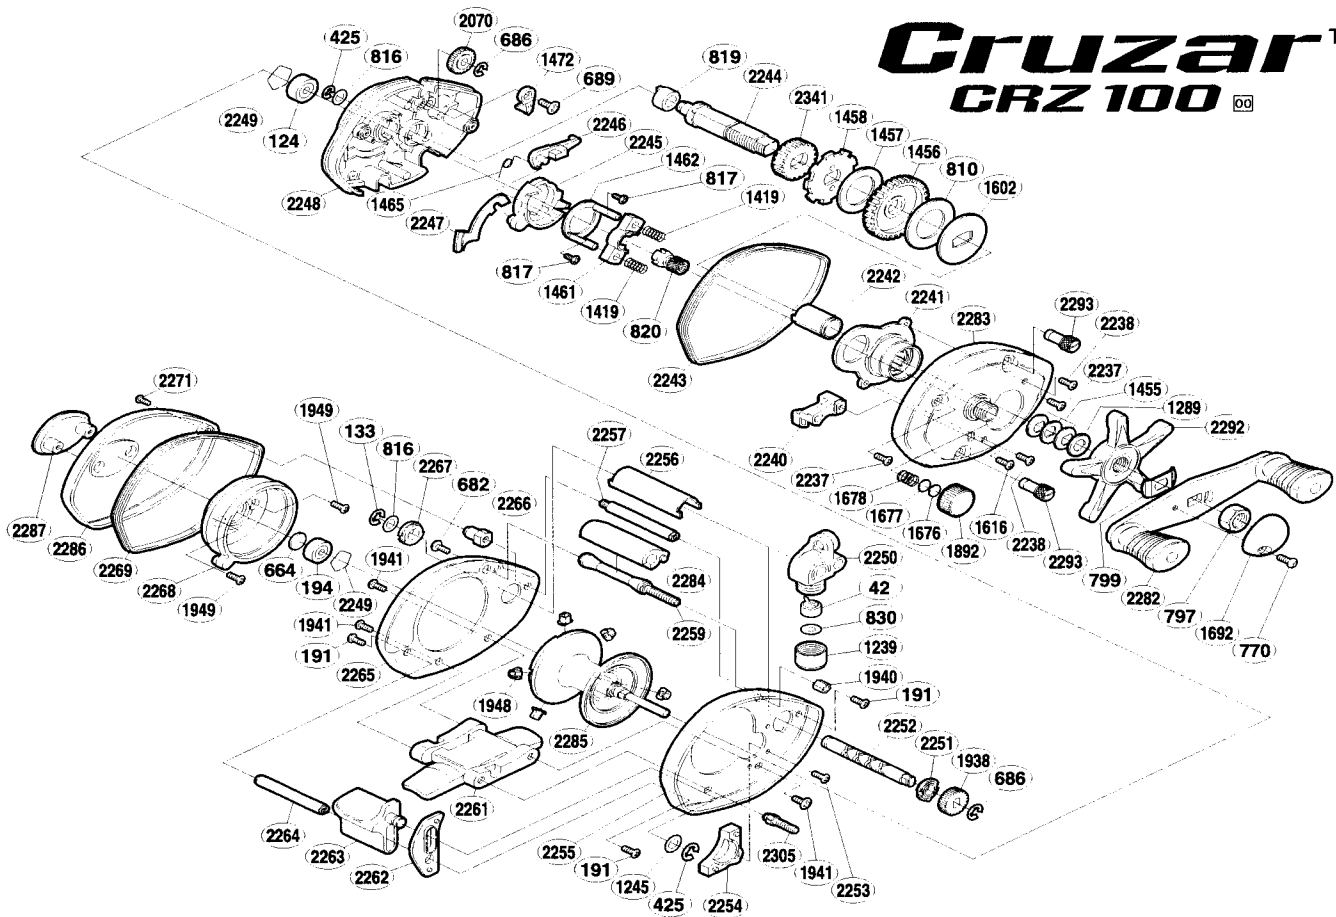

## Cruzar™ CRZ 100

Part No.	Description
BNT0042	Line Guide Pawl
BNT0124	Ball Bearing
BNT0133	Worm Shaft Retainer
BNT0191	Multi-Purpose Screw
BNT0194	Ball Bearing
BNT0425	iEi Lock
BNT0664	Spacer (B)
BNT0682	Frame Bar (A) Screw
BNT0686	iEi Lock
BNT0689	Anti-Reverse Pawl Screw
BNT0770	Handle Nut Plate Screw
BNT0797	Handle Nut
BNT0799	Friction Washer
BNT0810	Drag Washer
BNT0816	Shaft Washer
BNT0817	Clutch Cam Retainer Screw
BNT0819	Drive Shaft Bushing
BNT0820	Pinion Gear
BNT0830	Spacer (optional)
BNT1239	Pawl Cap
BNT1245	Clutch Bar Support Spacer
BNT1289	Star Drag Spacer
BNT1419	Yoke Spring
BNT1455	Drag Spring Washer
BNT1456	Drive Gear
BNT1457	Drive Shaft Washer (B)
BNT1458	Anti-Reverse Ratchet
BNT1461	Yoke
BNT1462	Clutch Cam Retainer

Part No.	Description
BNT1465	Clutch Pawl Spring
BNT1472	Anti-Reverse Pawl
BNT1602	Key Washer
BNT1616	Return Pin Guide Screw
BNT1676	Spool Tension Spacer (B)
BNT1677	Spool Tension Spacer (A)
BNT1678	Spool Tension Spring
BNT1692	Handle Nut Plate
BNT1892	Cast Control Cap
BNT1938	Idle Gear (C)
BNT1940	Frame Nut
BNT1941	Stand Screw
BNT1948	Brake Collar
BNT1949	I.D. Plate Screw
BNT2070	Idle Gear (B)
BNT2237	Right Side Plate Screw
BNT2238	Bush Plate Screw
BNT2240	Return Pin Guide
BNT2241	Roller Clutch Assembly
BNT2242	Roller Clutch Inner Tube
BNT2243	A-Side Seal
BNT2244	Drive Shaft
BNT2245	Clutch Cam
BNT2246	Clutch Pawl
BNT2247	Clutch Plate
BNT2248	Set Plate
BNT2249	Bearing Retainer
BNT2250	Line Guide
BNT2251	Worm Bushing (A)