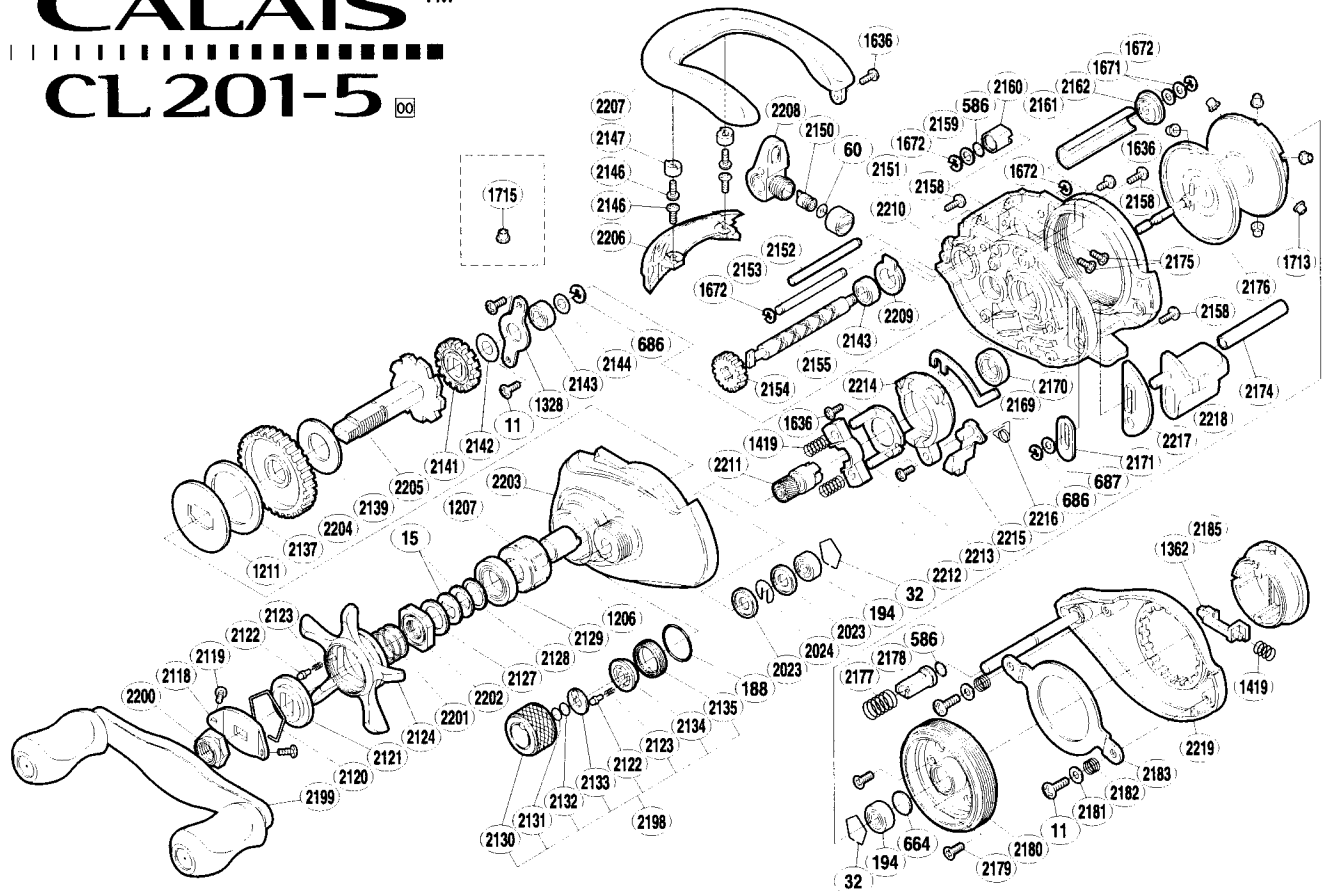

CALAIS™ CL201-5

Part No.	Description
BNT0011	Multi-Purpose Screw (A)
BNT0015	Drag Spring Washer
BNT0032	Bearing Retainer
BNT0060	Spacer (optional)
BNT0188	iOi Ring
BNT0194	Ball Bearing
BNT0586	Friction Ring
BNT0664	Spacer (B)
BNT0686	iEf Lock
BNT0687	Spacer
BNT1206	Roller Clutch Inner Tube
BNT1207	Roller Clutch Bearing
BNT1211	Key Washer
BNT1328	Drive Shaft Retainer
BNT1362	Turnkey Pawl
BNT1419	Yoke Spring
BNT1636	Multi-Purpose Screw (B)
BNT1671	Worm Shaft Washer
BNT1672	iEf Lock
BNT1713	Brake Collar-green (single)
BNT2023	Spool Shaft Clip Holder
BNT2024	Spool Shaft Clip
BNT2118	Handle Nut Plate
BNT2119	Nut Plate Screw
BNT2120	Click Plate Retainer
BNT2121	Star Drag Click Plate
BNT2122	Click Pin
BNT2123	Click Spring
BNT2124	Star Drag
BNT2127	Star Drag Spacer
BNT2128	Bearing Washer
BNT2129	Star Drag Bearing

Part No.	Description
BNT2130	Cast Control Cap
BNT2131	Spool Tension Spacer (B)
BNT2132	Spool Tension Spacer (A)
BNT2133	Cast Control Click Plate
BNT2134	Click Pin Holder
BNT2135	Cast Control Click Holder
BNT2137	Drag Washer (C)
BNT2139	Drag Washer (A)
BNT2141	Idle Gear (A)
BNT2142	Idle Gear (A) Spacer
BNT2143	Ball Bearing
BNT2144	Drive Shaft Washer
BNT2146	Line Guard Screw
BNT2147	Line Guard Screw Cover
BNT2150	Line Guide Pawl
BNT2151	Pawl Cap
BNT2152	Level Wind Guide
BNT2153	Line Guard (C)
BNT2154	Idle Gear (C)
BNT2155	Worm Shaft
BNT2158	Left Side Plate Screw
BNT2159	Damper Washer
BNT2160	Damper (B)
BNT2161	Level Wind Guard
BNT2162	Worm Bushing (B)
BNT2169	Clutch Plate
BNT2170	Ball Bearing
BNT2171	Clutch Bar Guide (A)
BNT2174	Clutch Bar Support
BNT2175	Thumb Rest Screw
BNT2176	Spool Assembly
BNT2177	Right Side Plate Spring