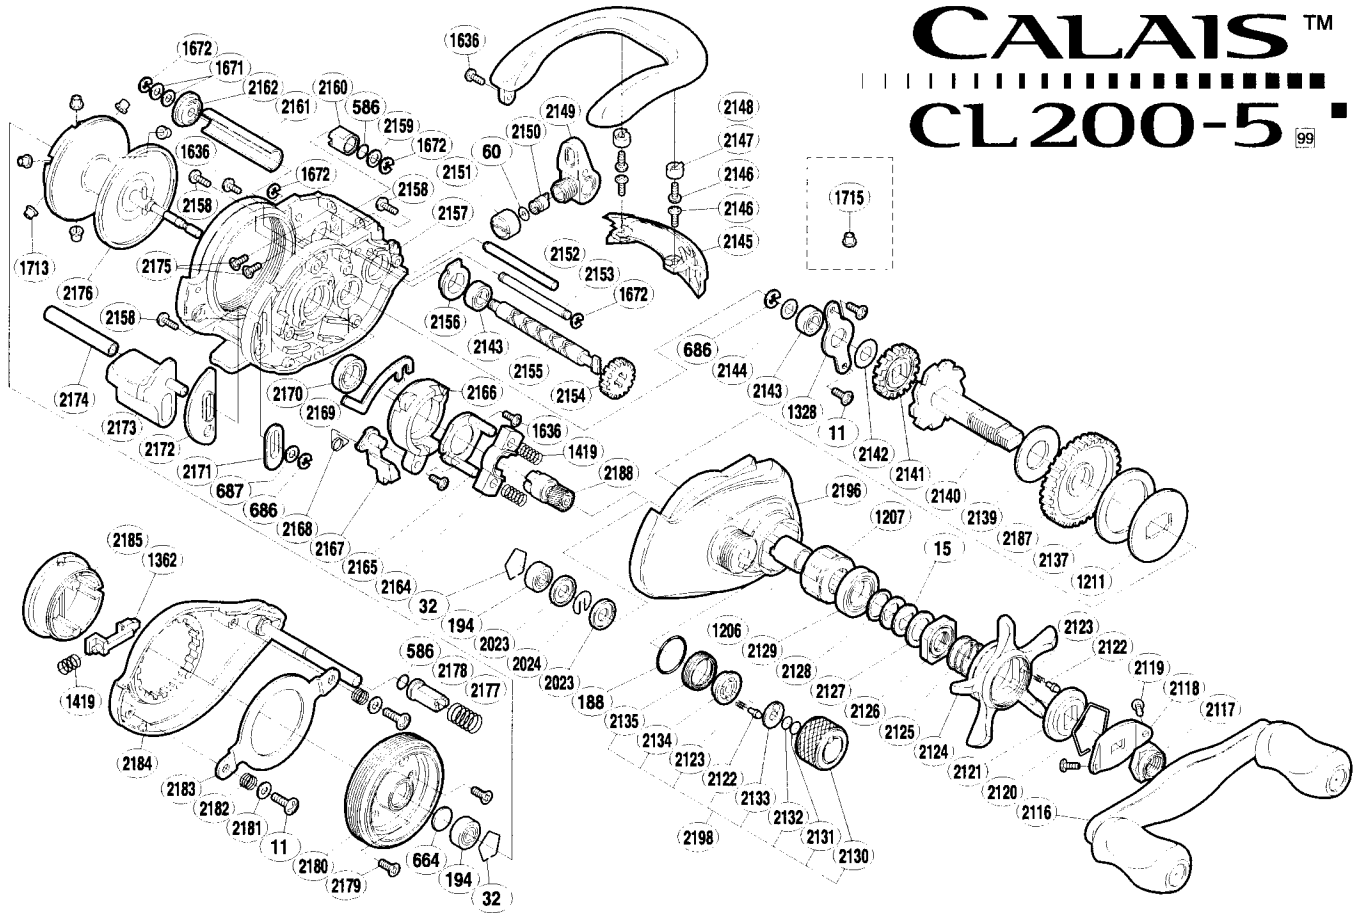

CALAIS™ CL200-5 99

BNT No.	PARTS NAMES
BNT0011	Multi-Purpose Screw (A)
BNT0015	Drag Spring Washer
BNT0032	Bearing Retainer
BNT0060	Spacer (optional)
BNT0188	iOi Ring
BNT0194	Ball Bearing
BNT0586	Friction Ring
BNT0664	Spacer (B)
BNT0686	iEi Lock
BNT0687	Spacer
BNT1206	Roller Clutch Inner Tube
BNT1207	Roller Clutch Bearing
BNT1211	Key Washer
BNT1328	Drive Shaft Retainer
BNT1362	Turnkey Pawl
BNT1419	Yoke Spring
BNT1636	Multi-Purpose Screw (B)
BNT1671	Worm Shaft Washer
BNT1672	iEi Lock
BNT1713	Brake Collar-green (single)
BNT2023	Spool Shaft Clip Holder
BNT2024	Spool Shaft Clip
BNT2116	Handle Assembly
BNT2117	Handle Nut
BNT2118	Handle Nut Plate
BNT2119	Nut Plate Screw
BNT2120	Click Plate Retainer
BNT2121	Star Drag Click Plate
BNT2122	Click Pin
BNT2123	Click Spring
BNT2124	Star Drag
BNT2125	Star Drag Spring

BNT No.	PARTS NAMES
BNT2126	Star Drag Nut
BNT2127	Star Drag Spacer
BNT2128	Bearing Washer
BNT2129	Star Drag Bearing
BNT2130	Cast Control Cap
BNT2131	Spool Tension Spacer (B)
BNT2132	Spool Tension Spacer (A)
BNT2133	Cast Control Click Plate
BNT2134	Click Pin Holder
BNT2135	Cast Control Click Holder
BNT2137	Drag Washer (C)
BNT2139	Drag Washer (A)
BNT2140	Drive Shaft
BNT2141	Idle Gear (A)
BNT2142	Idle Gear (A) Spacer
BNT2143	Ball Bearing
BNT2144	Drive Shaft Washer
BNT2145	Level Wind Protector
BNT2146	Line Guard Screw
BNT2147	Line Guard Screw Cover
BNT2148	Thumb Rest
BNT2149	Line Guide
BNT2150	Line Guide Pawl
BNT2151	Pawl Cap
BNT2152	Level Wind Guide
BNT2153	Line Guard (C)
BNT2154	Idle Gear (C)
BNT2155	Worm Shaft
BNT2156	Worm Bushing (A)
BNT2157	One-Piece Frame
BNT2158	Right Side Plate Screw
BNT2159	Damper Washer