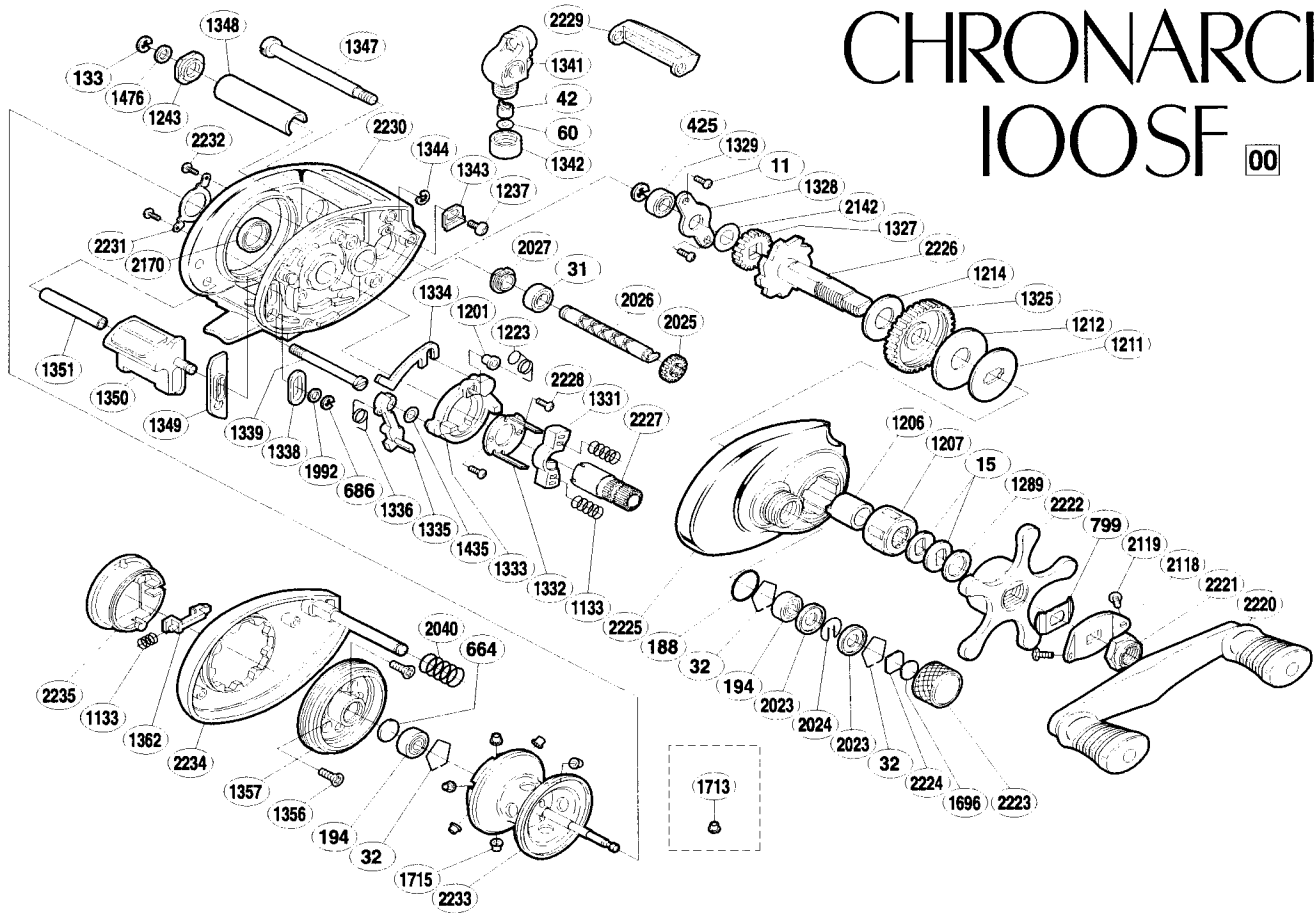

CHRONARCH® 100SF 00

Part No.	Description	Part No.	Description	Part No.	Description
BNT0011	Drive Shaft Retainer Screw	BNT1329	Ball Bearing	BNT2024	Spool Shaft Clip
BNT0015	Drag Spring Washer	BNT1331	Yoke	BNT2025	Idle Gear (C)
BNT0031	Ball Bearing	BNT1332	Clutch Cam Retainer	BNT2026	Worm Shaft
BNT0032	Bearing Retainer	BNT1333	Clutch Cam	BNT2027	Worm Bushing (A)
BNT0042	Line Guide Pawl	BNT1334	Clutch Plate	BNT2040	Left Side Plate Spring
BNT0060	Spacer (optional)	BNT1335	Clutch Pawl	BNT2118	Handle Nut Plate
BNT0133	Worm Shaft Retainer	BNT1336	Clutch Pawl Spring	BNT2119	Nut Plate Screw
BNT0188	iO Ring	BNT1338	Clutch Bar Guide (A)	BNT2142	Idle Gear (A) Spacer
BNT0194	Ball Bearing	BNT1339	Clutch Bar Bolt	BNT2170	Ball Bearing
BNT0425	iE Lock	BNT1341	Line Guide	BNT2220	Handle Assembly
BNT0664	Spacer (B)	BNT1342	Pawl Cap	BNT2221	Handle Nut
BNT0686	iE Lock	BNT1343	Worm Bearing (A) Retainer	BNT2222	Star Drag
BNT0799	Friction Washer	BNT1344	iCi Lock	BNT2223	Cast Control Cap
BNT1133	Yoke / Turnkey Pawl Spring	BNT1347	Level Wind Guide	BNT2224	Spool Tension Spacer (A)
BNT1201	Retractor Spring Collar	BNT1348	Level Wind Guard	BNT2225	Right Side Plate
BNT1206	Roller Clutch Inner Tube	BNT1349	Clutch Bar Guide (B)	BNT2226	Drive Shaft
BNT1207	Roller Clutch Bearing	BNT1350	Quick-Fire II Clutch Bar	BNT2227	Pinion Gear
BNT1211	Key Washer	BNT1351	Clutch Bar Support	BNT2228	Clutch Cam Screw
BNT1212	Drag Washer (C)	BNT1356	Brake Case Retainer Screw	BNT2229	Level Wind Protector
BNT1214	Drag Washer (A)	BNT1357	Brake Case	BNT2230	One-Piece Frame
BNT1223	Retractor Spring	BNT1362	Turnkey Pawl	BNT2231	Bearing Retainer
BNT1237	Worm Bearing (A) Retainer Screw	BNT1435	Clutch Pawl Spacer	BNT2232	Bearing Retainer Screw
BNT1243	Worm Bushing (B)	BNT1476	Worm Shaft Spacer	BNT2233	Spool Assembly
BNT1289	Star Drag Spacer	BNT1696	Cast Control Spacer (B)	BNT2234	Left Side Plate
BNT1325	Drive Gear	BNT1715	Brake Collar-red (single)	BNT2235	Turnkey Dial
BNT1327	Idle Gear	BNT1992	Spacer (B)	BNT1317	Brake Collar-red (6 pieces)
BNT1328	Drive Shaft Retainer	BNT2023	Spool Shaft Clip Holder	BNT1713	Brake Collar-green (single)
				BNT1309	Brake Collar-green (6 pieces)