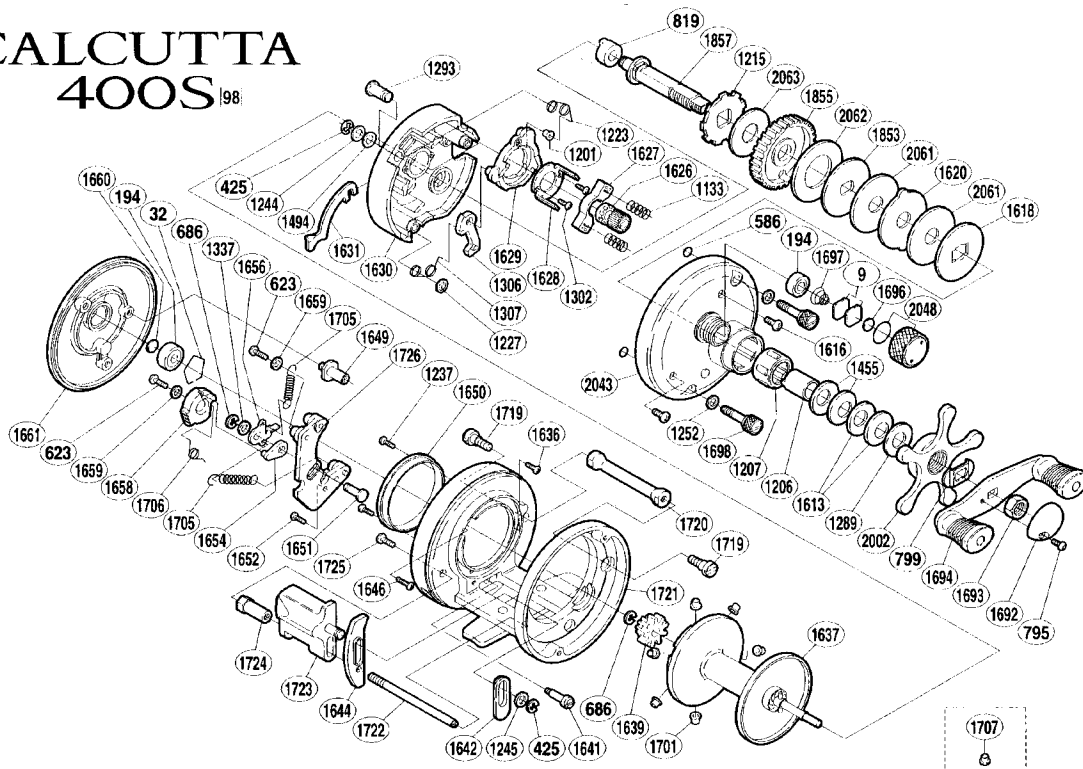

### 98' CT400S

Part #	Description	Part #	Description	Part #	Description
BNT0009	Cast Control Spacer (A)	BNT1613	Drag Spring Washer (L)	BNT1694	Handle Assembly
BNT0032	Bearing Retainer	BNT1616	Right Side Plate Screw	BNT1696	Cast Control Spacer (B)
BNT0194	Ball Bearing	BNT1618	Key Washer (C)	BNT1697	Spool Tension Spring
BNT0425	"E" Lock	BNT1620	Eared Washer	BNT1698	Right Side Plate Bolt
BNT0586	Bolt Retainer	BNT1626	Pinion Gear	BNT1701	Brake Collar (Gray)
BNT0623	Multi-Purpose Screw	BNT1627	Yoke	BNT1705	Click Spring
BNT0686	"E" Lock	BNT1628	Clutch Cam Retainer	BNT1706	Click Switch Spring
BNT0795	Handle Nut Plate Screw	BNT1629	Clutch Cam	BNT1719	Front Crossbar Screw
BNT0799	Friction Washer	BNT1630	Set Plate	BNT1720	Front Crossbar
BNT0819	Drive Shaft Bushing	BNT1631	Clutch Plate	BNT1721	Forged One-Piece Frame Assembly
BNT1133	Yoke Spring	BNT1636	Left Side Plate (Short)	BNT1722	Clutchbar Support
BNT1201	Retractor Spring Collar	BNT1637	Spool Assembly	BNT1723	Quick-Fire II Clutch Bar
BNT1206	Roller Clutch Inner Tube	BNT1639	Idle Gear (A) / Click Gear	BNT1724	Clutch Bar Support Sleeve
BNT1207	Roller Clutch Bearing	BNT1641	Left Side Plate Bolt	BNT1725	Sleeve Screw
BNT1215	Anti-Reverse Ratchet	BNT1642	Clutch Bar Guide (A)	BNT1726	Click Plate
BNT1223	Retractor Spring	BNT1644	Clutch Bar Guide (B)	BNT1853	Key Washer (A)
BNT1227	Clutch Pawl Spring Retainer	BNT1646	Left Side Plate Screw (long)	BNT1855	Drive Gear
BNT1237	Brake Ring Screw	BNT1649	Idle Gear Shaft	BNT1857	Drive Shaft
BNT1244	Drive Shaft Spacer	BNT1650	Brake Ring	BNT2002	Star Drag
BNT1245	Clutch Bar Support Spacer	BNT1651	Click Shaft	BNT2043	Right Side Plate
BNT1252	Right Side Plate Bolt Washer	BNT1652	Click Plate Screw	BNT2048	Cast Control Cap
BNT1289	Star Drag Spacer	BNT1654	Click Link	BNT2061	Drag Washer (C-G)
BNT1293	Retractor Spring Pin	BNT1656	Click Pawl	BNT2062	Drag Washer (B-G)
BNT1302	Clutch Cam Screw	BNT1658	Click Switch	BNT2063	Drag Washer (A-G)
BNT1306	Clutch Pawl	BNT1659	Lock Washer		
BNT1307	Clutch Pawl Spring	BNT1660	Spacer (B)		
BNT1337	Spacer	BNT1661	Left Side Plate		
BNT1455	Drag Spring Washer (H)	BNT1692	Handle Nut Plate		
BNT1494	Drive Shaft Washer (B)	BNT1693	Handle Nut	BNT1707	Brake Collar (Clear)