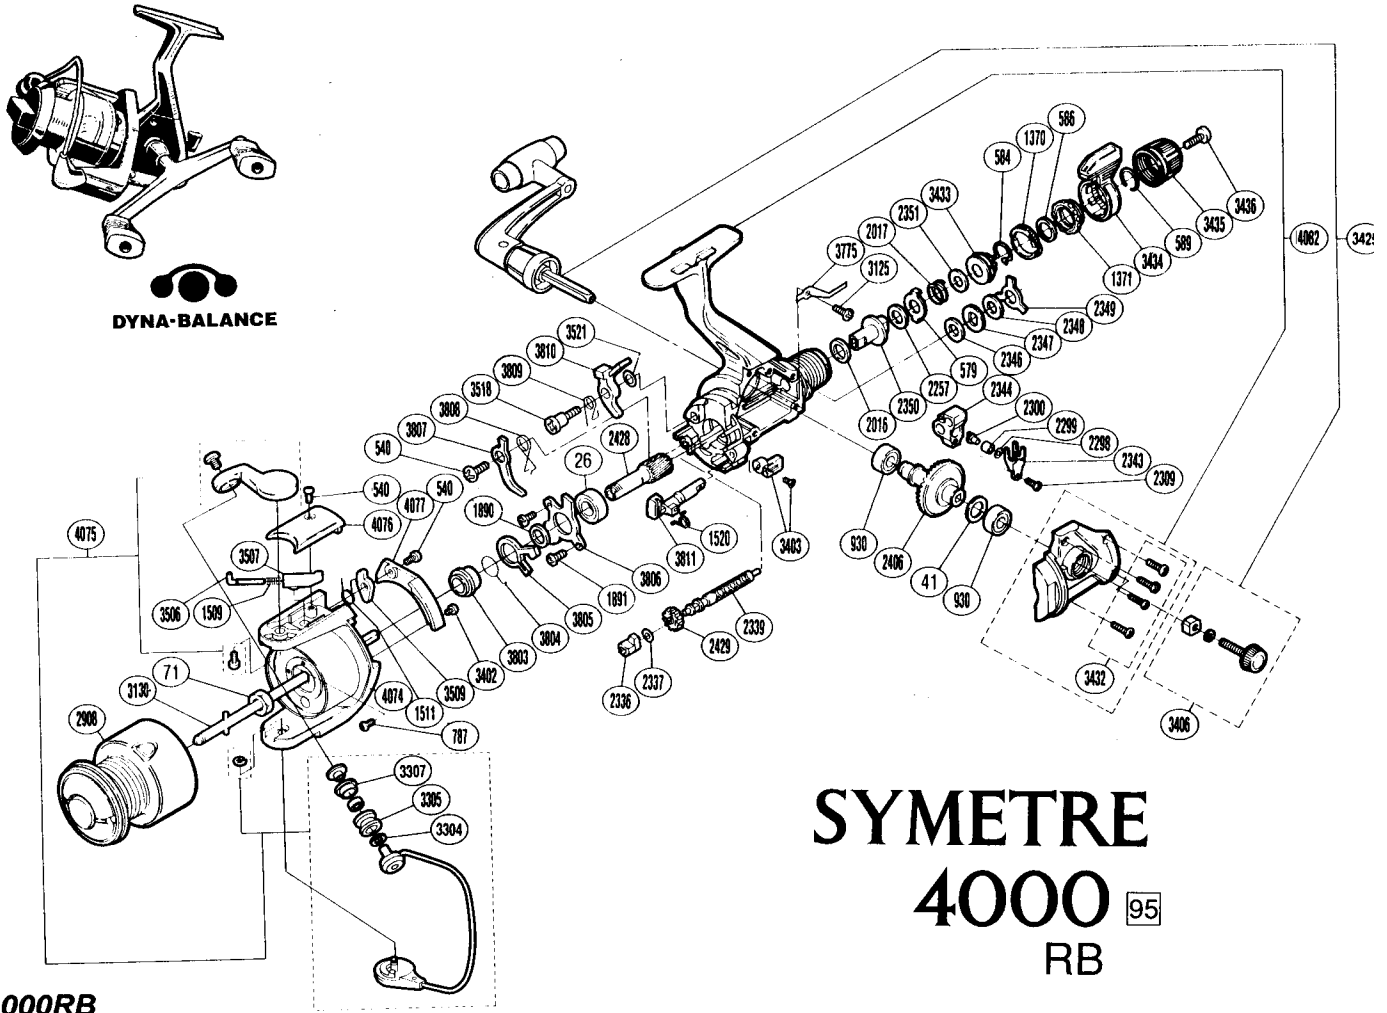

Exploded View

SYMETRE 4000 ⁹⁵ RB

SY4000RB

Part#	Description	Part#	Description	Part #	Description
RD 0026	Ball Bearing	RD 2337	Worm Shaft Spacer	RD 3434	Fightin' Drag II Lever
RD 0041	Drive Gear Washer	RD 2339	Worm Shaft	RD 3435	Drag Programmer
RD 0071	Rotor Nut	RD 2343	Oscillating Slider Retainer	RD 3436	Drag Programmer Screw
RD 0540	Multi Purpose Screw	RD 2344	Oscillating Slider	RD 3506	Bail Spring Guide (A)
RD 0579	Eared Washer "B"	RD 2346	Drag Washer "C2" (white)	RD 3507	Bail Spring Guide (B)
RD 0584	Hold Click Spring	RD 2347	Click Gear	RD 3509	Bail Trip Lever
RD 0586	Fightin' Pressure Screw Washer	RD 2348	Drag Washer "C1"	RD 3518	Anti-Reverse Pawl Screw
RD 0589	Lever Hold Spring	RD 2349	Eared Washer "B"	RD 3521	Anti-Reverse Pawl Spacer
RD 0787	Nut Lock Screw	RD 2350	Drag Shaft	RD 3775	Drag Click
RD 0930	Ball Bearing	RD 2351	Drag Spring Washer	RD 3803	Lock Out Spring Holder
RD 1370	Lever Click Gear	RD 2406	Drive Gear	RD 3804	Anti-Reverse Lock Out Spring
RD 1371	Fightin' Pressure Screw	RD 2428	Pinion Gear	RD 3805	Anti-Reverse Lock Out
RD 1509	Bail Spring	RD 2429	Idle Gear	RD 3806	Bearing Retainer
RD 1511	Lever Spring	RD 2908	Spool Assembly	RD 3807	Anti-Reverse Cam (B)
RD 1520	Anti-Reverse Cam Spring	RD 3125	Drag Click Screw	RD 3808	Anti-Reverse Cam (B) Spring
RD 1890	Bushing Washer	RD 3130	Main Shaft	RD 3809	Anti-Reverse Pawl Spring
RD 1891	Bearing Retainer Screw	RD 3304	Bearing Spacer	RD 3810	Anti-Reverse Pawl
RD 2016	Drag Washer "H2" (white)	RD 3305	SIC Ceramic Roller	RD 3811	Anti-Reverse Cam (A)
RD 2017	Drag Coil Spring	RD 3307	Line Roller Bushing	RD 4074	Rotor
RD 2257	Drag Washer "H1"	RD 3402	Cover Screw	RD 4075	Bail Assembly
RD 2298	Spacer	RD 3403	Anti-Reverse Lever Assembly	RD 4076	Bail Spring Cover
RD 2299	Oscillating Slider Bushing	RD 3406	Handle Screw Cap Assembly	RD 4077	Counterbalance Cover
RD 2300	Oscillating Pawl	RD 3425	Handle Assembly	RD 4082	Body Assembly
RD 2309	Slider Retainer Screw	RD 3432	Side Cover Screws		
RD 2336	Worm Bearing	RD 3433	Pressure Screw Assembly		